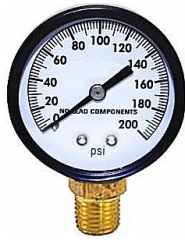

Gauges

0-100 Psi 2 Inch Pressure Gauge
With 1/4 Mpt, For Water Or Air,
Lead Free

\$4.68 (G100)

0-200 Psi 2 Inch Pressure Gauge
With 1/4 Mpt, For Water Or Air,
Lead Free

\$4.68 (G200)