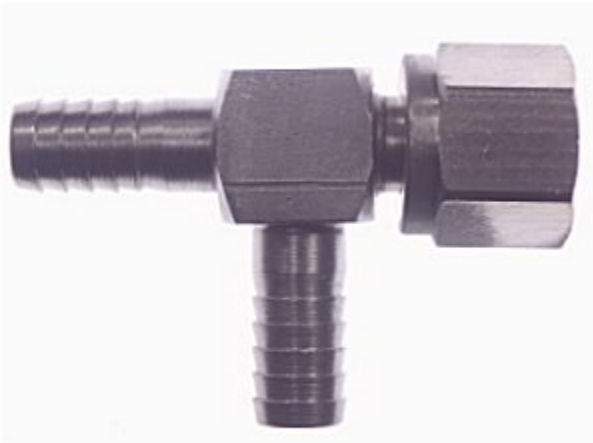

Stainless Steel Adapter Tee Barb x Female Flare Swivel x Barb 1/4

[Read More](#)

SKU: 7046

Price: \$4.56

Categories: [Barb x Flare](#)

Product Description

Stainless Steel Adapter Tee Barb x Female Flare Swivel x Barb 3/8

[Read More](#)

SKU: 7047

Price: \$6.84

Categories: [Barb x Flare](#)

Product Description

Stainless Steel Barb Adapter, 1/2 Barb x 3/8 Stem

Fits Into 3/8 Compression Nut Or Angle Stop Under Sink

[Read More](#)

SKU: MBT-86

Price: \$4.48

Categories: [Barb](#)

Product Description

Stainless Steel Barb Adapter, 1/4 Barb x 1/4 Stem

Fits Into 1/4 Compression Nut

[Read More](#)

SKU: MBT-44

Price: \$1.92

Categories: [Barb](#)

Product Description

Stainless Steel Barb Adapter, 1/4 Barb x 3/8 Stem

Fits Into 3/8 Compression Nut Or Angle Stop Under Sink

[Read More](#)

SKU: MBT-46

Price: \$1.98