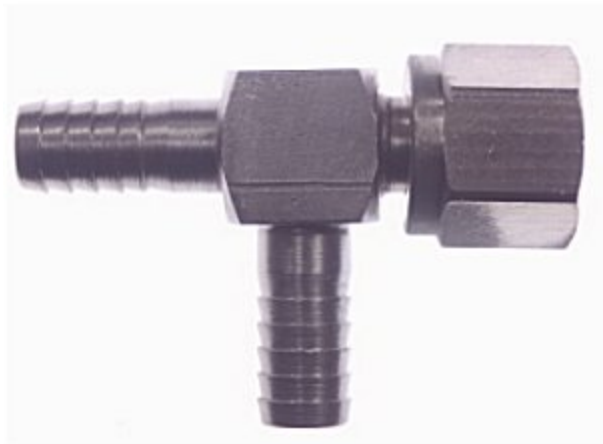

Stainless Steel Adapter Tee Barb x Female Flare Swivel x Barb 3/8

[Read More](#)

SKU: 7047

Price: $6.84

Categories: [Barb x Flare](#)

Product Description

Stainless Steel Barb Adapter, 1/2 Barb x 3/8 Stem

Fits Into 3/8 Compression Nut Or Angle Stop Under Sink

[Read More](#)

SKU: MBT-86

Price: $4.48

Categories: [Barb](#)

Product Description