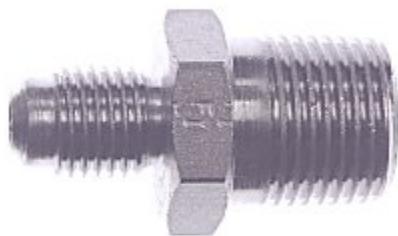

[Read More](#)

SKU: 064149-1

Price: \$7.95

Categories: [Cleaners](#)

Product Description

Stainless Steel Connector Flare x Mpt 1/4

[Read More](#)

SKU: S88-44

Price: \$2.54

Categories: [Flare](#)

Product Description

Stainless Steel Connector Flare x Mpt 1/4 x 1/8

[Read More](#)

SKU: S88-42

Price: \$2.34

Categories: [Flare](#)

Product Description

Stainless Steel Connector Flare x Mpt 1/4 x 3/8

[Read More](#)

SKU: S88-46

Price: \$2.93

Categories: [Flare](#)

Product Description

Stainless Steel Connector Flare x Mpt 3/8