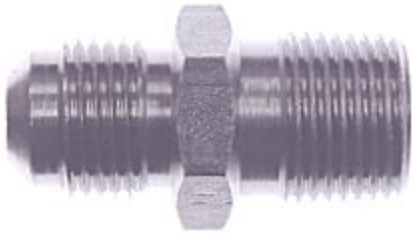

[Read More](#)

SKU: 064149-1

Price: \$7.95

Categories: [Cleaners](#)

Product Description

Stainless Steel Connector Flare x Mpt 1/4

[Read More](#)

SKU: S88-44

Price: \$2.54

Categories: [Flare](#)

Product Description

Stainless Steel Connector Flare x Mpt 1/4 x 1/8

[Read More](#)

SKU: S88-42

Price: \$2.34

Categories: [Flare](#)

Product Description

Stainless Steel Connector Flare x Mpt 1/4 x 3/8

[Read More](#)

SKU: S88-46

Price: \$2.93

Categories: [Flare](#)

Product Description

Stainless Steel Connector Flare x Mpt 3/8