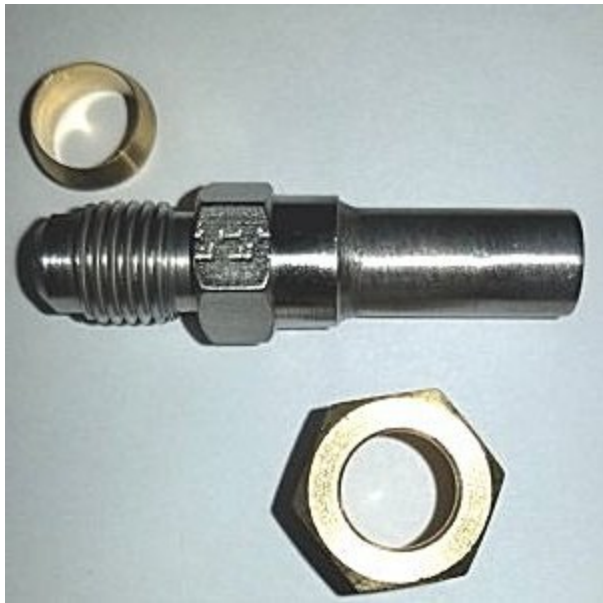

Product Description

Stainless Steel Elbow With Female Flare Swivel Nuts 3/8

[Read More](#)

SKU: S44-66

Price: \$4.97

Categories: [Flare](#)

Product Description

Stainless Steel Female Flare Cap 1/4

[Read More](#)

SKU: S60-4

Price: \$1.79

Categories: [Flare](#)

Product Description

Stainless Steel Female Flare Cap 3/8

[Read More](#)

SKU: S60-6

Price: \$2.35

Categories: [Flare](#)

Product Description

Stainless Steel Flare Adapter 1/4 Flare x 1/4 Stem, Comes With 1/4 Compression Nut And Sleeve

For Hooking Into Compression Fitting

[Read More](#)

SKU: CD8404

Price: \$3.46

Categories: [Adapters](#)

Product Description

Stainless Steel Flare Adapter 1/4 Flare x 3/8 Stem, Comes With 3/8 Compression Nut And Sleeve

For Hooking Into Compression Fitting

[Read More](#)