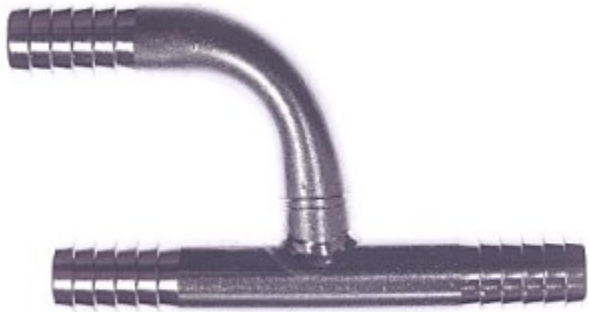

Stainless Steel Y Tee Barb All Ends 1/4

[Read More](#)

SKU: 9089

Price: \$3.29

Categories: [Barb](#)

Product Description

Stainless Steel Y Tee Barb All Ends 1/4 x 1/4 x 3/8

[Read More](#)

SKU: 7075

Price: \$5.24

Categories: [Barb](#)

Product Description

Stainless Steel Y Tee Barb All Ends 1/4 x 3/8 x3 /8

[Read More](#)

SKU: 9198

Price: \$2.73

Categories: [Barb](#)

Product Description

Stainless Steel Y Tee Barb All Ends 3/8

[Read More](#)

SKU: 9136

Price: \$2.98

Categories: [Barb](#)

Product Description

Stanley 8 Piece Metric Hex Key Fold Up Set

Includes 1.5, 2, 2.5, 3, 4, 5, 6, And 8mm, Durable composite construction. Comfortable over-molded ergonomic grip. Chamfered edge for easy entry into hex.

[Read More](#)