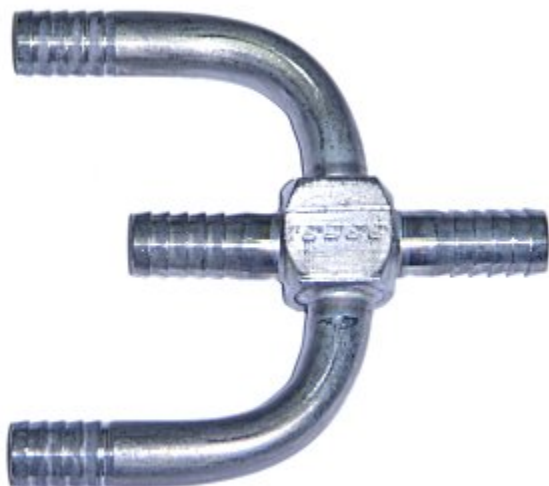

Stainless Steel Y Barb All Ends 1/4 x 1/4 x 1/4

[Read More](#)

SKU: KU-1H4

Price: \$2.68

Categories: [Barb](#)

Product Description

Stainless Steel Y Barb All Ends 3/8 x 3/8 x 3/8

[Read More](#)

SKU: KU-1H6

Price: \$4.58

Categories: [Barb](#)

Product Description

Stainless Steel Y Barb All Ends 5/16 x 5/16 x 5/16

[Read More](#)

SKU: KU-1H5

Price: \$3.51

Categories: [Barb](#)

Product Description

Stainless Steel Y Cross Barb All Ends 3/8 x 3/8 x 3/8 x 3/8

Non Stock, Item Must Be Ordered

[Read More](#)

SKU: 7144

Price: \$8.23

Categories: [Barb](#)

Product Description

Stainless Steel Y Tee Barb All Ends 1/4

[Read More](#)

SKU: 9089

Price: \$2.89

Categories: [Barb](#)

Product Description

Stainless Steel Y Tee Barb All Ends 1/4 x 1/4 x 3/8