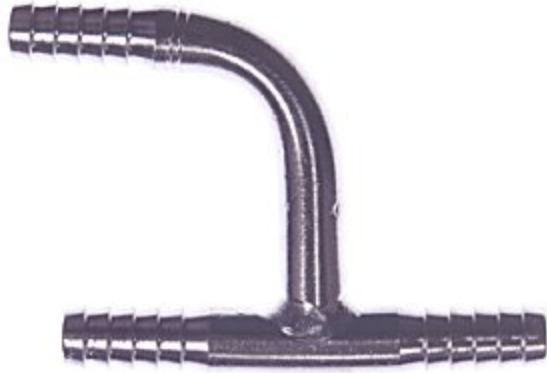

Stainless Steel Y Barb All Ends 1/4 x 1/4 x 1/4

[Read More](#)

SKU: KU-1H4

Price: \$2.68

Categories: [Barb](#)

Product Description

Stainless Steel Y Barb All Ends 3/8 x 3/8 x 3/8

[Read More](#)

SKU: KU-1H6

Price: \$4.58

Categories: [Barb](#)

Product Description

Stainless Steel Y Barb All Ends 5/16 x 5/16 x 5/16

[Read More](#)

SKU: KU-1H5

Price: \$3.51

Categories: [Barb](#)

Product Description

Stainless Steel Y Cross Barb All Ends 3/8 x 3/8 x 3/8 x 3/8

Non Stock, Item Must Be Ordered

[Read More](#)

SKU: 7144

Price: \$8.23

Categories: [Barb](#)

Product Description

Stainless Steel Y Tee Barb All Ends 1/4

[Read More](#)

SKU: 9089

Price: \$2.89

Categories: [Barb](#)

Product Description

Stainless Steel Y Tee Barb All Ends 1/4 x 1/4 x 3/8