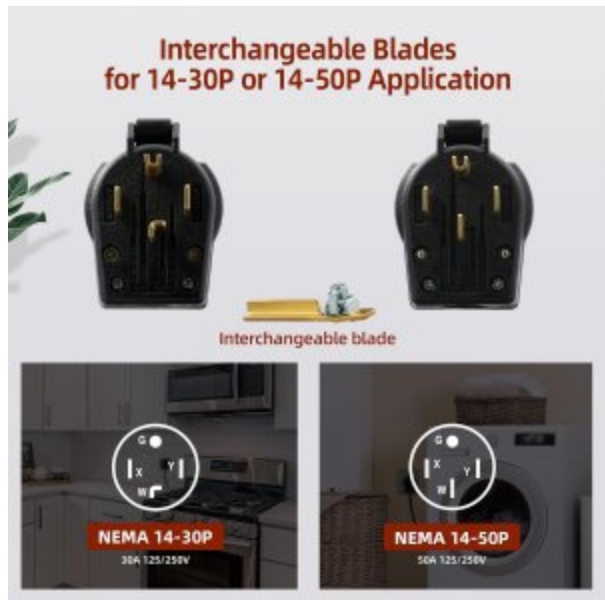

Price: \$2.92

Categories: [Union](#)

Product Description

Universal Angle Plug, 10-30P And 10-50P, 30A/50A 125/250V, 3 Pole 3 Wire

Feature dual current model furnished with blades for 30 or 50 amp applications. Rugged high-strength construction. Neoprene gasket seals around cord for added terminal protection from external elements. (Plug) Unique internal clamp design secures cord during assembly, reducing installation time. Nylon dead-front construction resists ingress from contaminants.

[Read More](#)

SKU: E-80

Price: \$17.42

Categories: [Non Locking](#)

Product Description

Universal Angle Plug, 14-30P And 14-50P, 30A/50A 125/250V, 3 Pole 4 Wire

Solid brass blades for maximum conductivity, ideal for residential, commercial and institutional applications like dryers, rangers, stoves, and some of the most well known electric vehicle cars, check your vehicles for the exact NEMA needed. The preferred choice of electricians and contractors.

[Read More](#)

SKU: E-21

Price: \$19.96

Categories: [Non Locking](#)

Product Description

Universal Filters Housing Wrench

Fits Housings, HF-10BL, HF-20BL, HF-102, HF-103, HF-202, HF-203

[Read More](#)