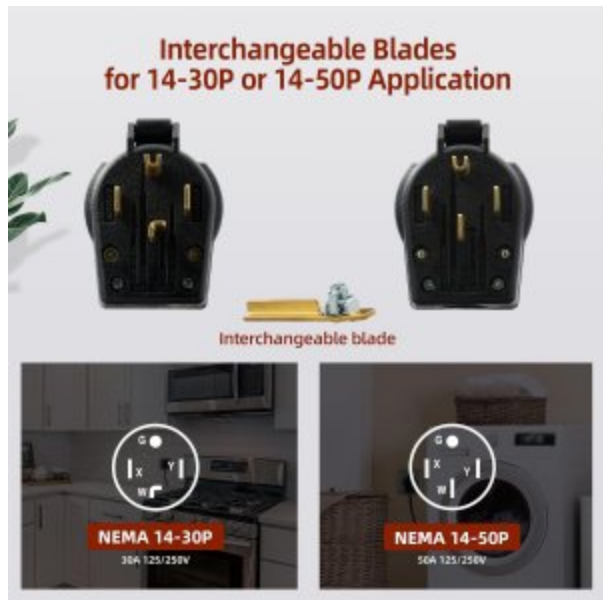

Universal Angle Plug, 14-30P And 14-50P, 30A/50A 125/250V, 3 Pole 4 Wire

Solid brass blades for maximum conductivity, ideal for residential, commercial and institutional applications like dryers, rangers, stoves, and some of the most well known electric vehicle cars, check your vehicles for the exact NEMA needed. The preferred choice of electricians and contractors.

[Read More](#)

SKU: E-21

Price: ~~$19.96~~ $16.92

Categories: [Non Locking](#)