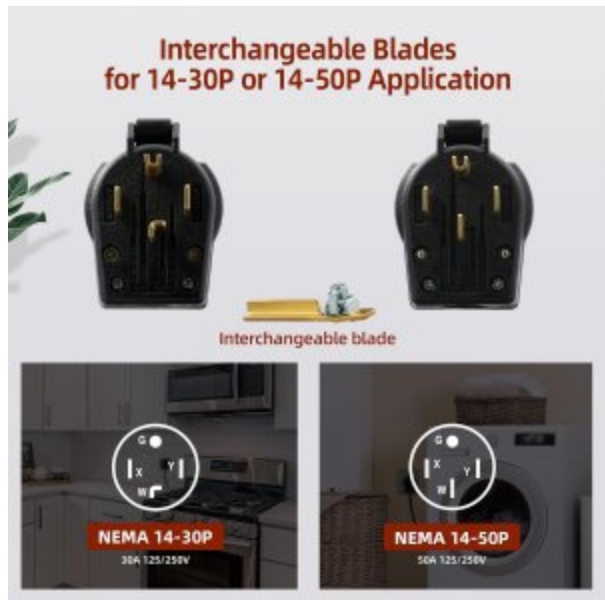

Universal Angle Plug, 14-30P And 14-50P, 30A/50A 125/250V, 3 Pole 4 Wire

Solid brass blades for maximum conductivity, ideal for residential, commercial and institutional applications like dryers, rangers, stoves, and some of the most well known electric vehicle cars, check your vehicles for the exact NEMA needed. The preferred choice of electricians and contractors.

[Read More](#)

SKU: E-21

Price: $19.96

Categories: [Non Locking](#)