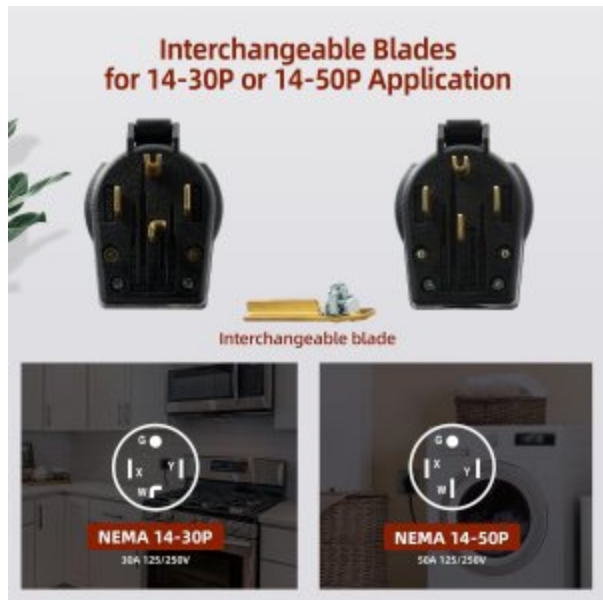

Universal Angle Plug, 14-30P And 14-50P, 30A/50A 125/250V, 3 Pole 4 Wire

Solid brass blades for maximum conductivity, ideal for residential, commercial and institutional applications like dryers, rangers, stoves, and some of the most well known electric vehicle cars, check your vehicles for the exact NEMA needed. The preferred choice of electricians and contractors.

[Read More](#)

SKU: E-21

Price: $18.81

Categories: [Non Locking](#)