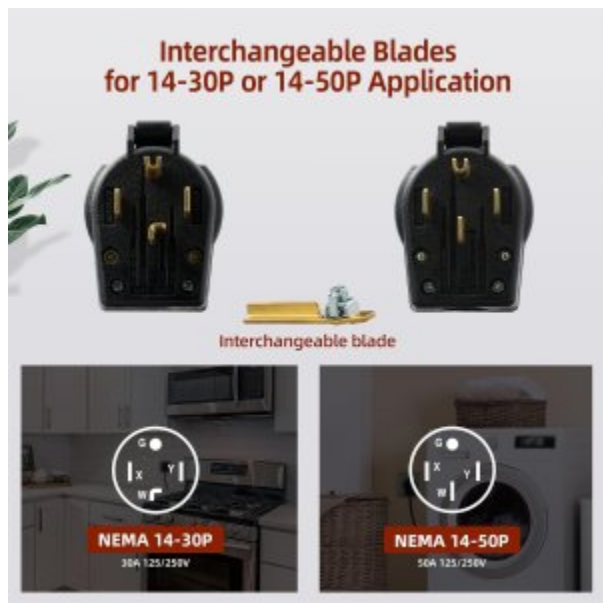

Universal Angle Plug, 10-30P And 10-50P, 30A/50A 125/250V, 3 Pole 3 Wire

Feature dual current model furnished with blades for 30 or 50 amp applications. Rugged high-strength construction. Neoprene gasket seals around cord for added terminal protection from external elements. (Plug) Unique internal clamp design secures cord during assembly, reducing installation time. Nylon dead-front construction resists ingress from contaminants.

[Read More](#)

SKU: E-80

Price: \$17.42

Categories: [Non Locking](#)

Product Description

Universal Angle Plug, 14-30P And 14-50P, 30A/50A 125/250V, 3 Pole 4 Wire

Solid brass blades for maximum conductivity, ideal for residential, commercial and institutional applications like dryers, rangers, stoves, and some of the most well known electric vehicle cars, check your vehicles for the exact NEMA needed. The preferred choice of electricians and contractors.