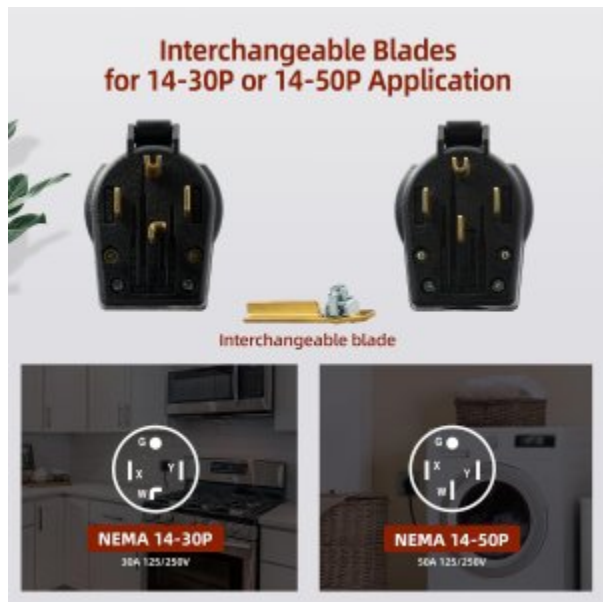

[Read More](#)

SKU: PI201008S

Price: \$2.36

Categories: [Union](#)

Product Description

Universal Angle Plug, 14-30P And 14-50P, 30A/50A 125/250V, 3 Pole 4 Wire

Solid brass blades for maximum conductivity, ideal for residential, commercial and institutional applications like dryers, rangers, stoves, and some of the most well known electric vehicle cars, check your vehicles for the exact NEMA needed. The preferred choice of electricians and contractors.

[Read More](#)

SKU: E-21

Price: \$18.81

Categories: [Non Locking](#)

Product Description

Universal Filters Housing Wrench

Fits Housings, HF-10BL, HF-20BL, HF-102, HF-103, HF-202, HF-203

[Read More](#)