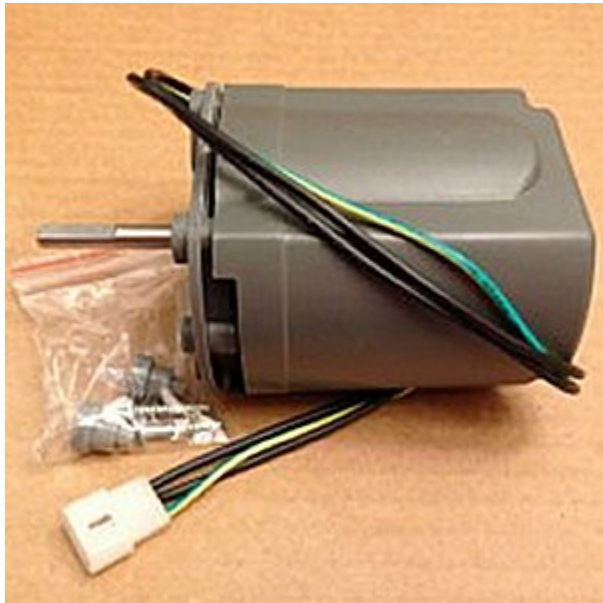

Whipper Motor w/Wire Clip, Replacement For Cecilware #CD350L

Fits Models GB1CP, GB1HC-CP, GB1HC-CP-PC, GB1M-IT, GB1P, GB2CP, GB2HC-CP, GB2HC-CP-PC, GB2M5.5-IT, GB2P, GB3CP, GB3M-10-IT, GB3M-5.5-IT, GB3P, GB4M-IT, GB5M-IT, GB5MF-HC-IT-LD, GB5MF-IT, GB5MF-IT-LD, GB5MV-10-LD, GB6MP-10-LD-U, GB8MP-10-LD-U, GBK, GBLP, GBM, GBSKI, GBSuperSKI

[Read More](#)

SKU: CD350L

Price: $32.87

Categories: [Cecilware](#)

Product Description

Whipper Motor w/Wire Clip