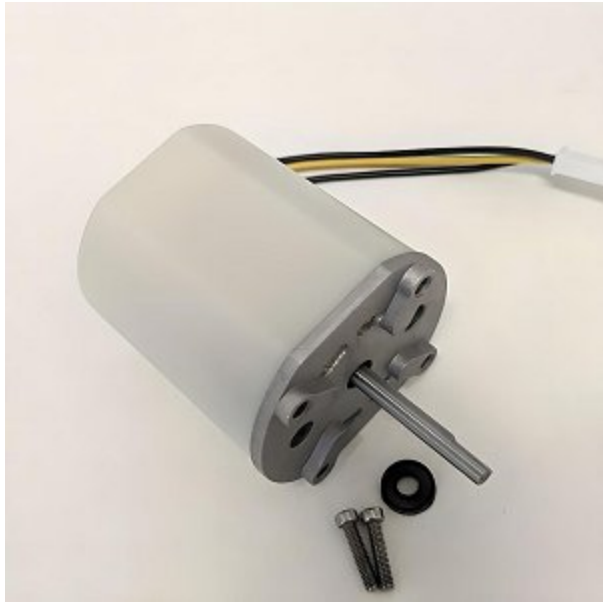

Whipper Motor Assembly, 120v 60hz, Replacement For Wilbur Curtis WC-3739, 3375002439

Whipper Motor Assembly drives the frothing mechanism in a cappuccino machine, allowing the unit to make specialty coffee drinks effectively.

[Read More](#)

SKU: WC-3739

Price: $39.28

Categories: [Wilbur Curtis](#)

Product Description