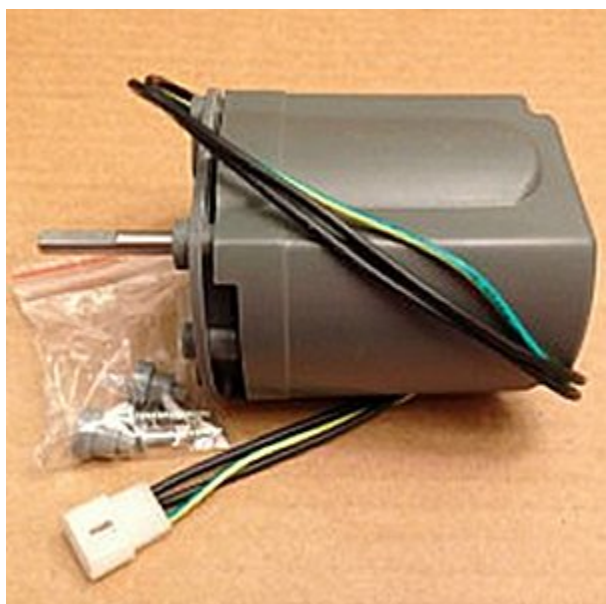

[Read More](#)

SKU: CD63AL

Price: \$4.85

Categories: [Cecilware](#)

Product Description

Whipper Chamber

Whipper Chamber, Replacement For Wilbur Curtis CA-1006-03-P, 3375001943

Fits Models CLC, CLCA, HC-1D, PC-1D, PC-2D, PC-3D, PC-4D

[Read More](#)

SKU: CA-1006-03-P

Price: \$3.48

Categories: [Wilbur Curtis](#)

Product Description

Whipper Chamber

Whipper Motor Assembly, 120v 60hz, Replacement For Wilbur Curtis WC-3739, 3375002439

Whipper Motor Assembly drives the frothing mechanism in a cappuccino machine, allowing the unit to make specialty coffee drinks effectively.

[Read More](#)

SKU: WC-3739

Price: \$39.28

Categories: [Wilbur Curtis](#)

Product Description

Whipper Motor w/Wire Clip, Replacement For Cecilware #CD350L

Fits Models GB1CP, GB1HC-CP, GB1HC-CP-PC, GB1M-IT, GB1P, GB2CP, GB2HC-CP, GB2HC-CP-PC, GB2M5.5-IT, GB2P, GB3CP, GB3M-10-IT, GB3M-5.5-IT, GB3P, GB4M-IT, GB5M-IT, GB5MF-HC-IT-LD, GB5MF-IT, GB5MF-IT-LD, GB5MV-10-LD, GB6MP-10-LD-U, GB8MP-10-LD-U, GBK, GBLP, GBM, GBSKI, GBSuperSKI