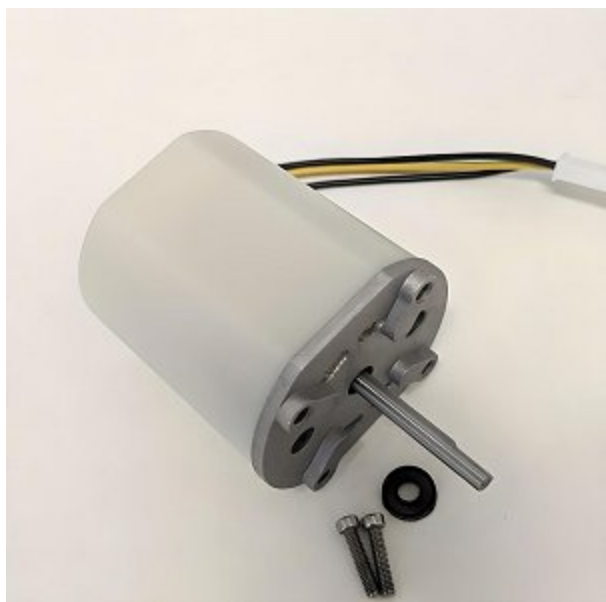

[Read More](#)

SKU: CA-1006-03-P

Price: \$3.48

Categories: [Wilbur Curtis](#)

Product Description

Whipper Chamber

Whipper Motor Assembly, 120v 60hz, Replacement For Wilbur Curtis WC-3739, 3375002439

Whipper Motor Assembly drives the frothing mechanism in a cappuccino machine, allowing the unit to make specialty coffee drinks effectively.

[Read More](#)

SKU: WC-3739

Price: \$39.28

Categories: [Wilbur Curtis](#)

Product Description

Whipper Motor w/Wire Clip, Replacement For Cecilware #CD350L

Fits Models GB1CP, GB1HC-CP, GB1HC-CP-PC, GB1M-IT, GB1P, GB2CP, GB2HC-CP, GB2HC-CP-PC, GB2M5.5-IT, GB2P, GB3CP, GB3M-10-IT, GB3M-5.5-IT, GB3P, GB4M-IT, GB5M-IT, GB5MF-HC-IT-LD, GB5MF-IT, GB5MF-IT-LD, GB5MV-10-LD, GB6MP-10-LD-U, GB8MP-10-LD-U, GBK, GBLP, GBM, GBSKI, GBSuperSKI