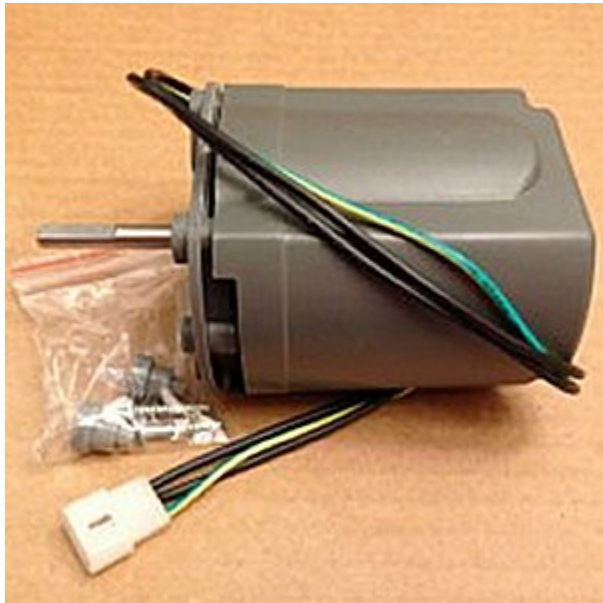

Watts Asse 1022 Backflow Preventer, Max. Pressure 150psi Or 10 bar, Max. Temperature 130°F Or 54°C 61657

Item Non Stock, Must Be Ordered. Certified to ANSI/NSF Standard 18, Manual Food and Beverage Dispensing Equipment ASSE 1022 Approved Dual Check with Atmospheric Vent. 316 stainless steel body for corrosion resistance. All rubber compounds comply with FDA food additive regulations. Streamlined body design minimizes pressure loss and cavitation. Atmospheric port provides visual indication of failure of the second check.

[Read More](#)

SKU: CD63AL

Price: \$4.85

Categories: [Cecilware](#)

Product Description

Whipper Chamber

Whipper Chamber, Replacement For Wilbur Curtis CA-1006-03-P, 3375001943

Fits Models CLC, CLCA, HC-1D, PC-1D, PC-2D, PC-3D, PC-4D

[Read More](#)

SKU: CA-1006-03-P

Price: \$3.48

Categories: [Wilbur Curtis](#)

Product Description

Whipper Chamber

Whipper Motor Assembly, 120v 60hz, Replacement For Wilbur Curtis WC-3739, 3375002439

Whipper Motor Assembly drives the frothing mechanism in a cappuccino machine, allowing the unit to make specialty coffee drinks effectively.

[Read More](#)

SKU: WC-3739

Price: \$39.28

Categories: [Wilbur Curtis](#)

Product Description

Whipper Motor w/Wire Clip, Replacement For Cecilware #CD350L

Fits Models GB1CP, GB1HC-CP, GB1HC-CP-PC, GB1M-IT, GB1P, GB2CP, GB2HC-CP, GB2HC-CP-PC, GB2M5.5-IT, GB2P, GB3CP, GB3M-10-IT, GB3M-5.5-IT, GB3P, GB4M-IT, GB5M-IT, GB5MF-HC-IT-LD, GB5MF-IT, GB5MF-IT-LD, GB5MV-10-LD, GB6MP-10-LD-U, GB8MP-10-LD-U, GBK, GBLP, GBM, GBSKI, GBSuperSKI