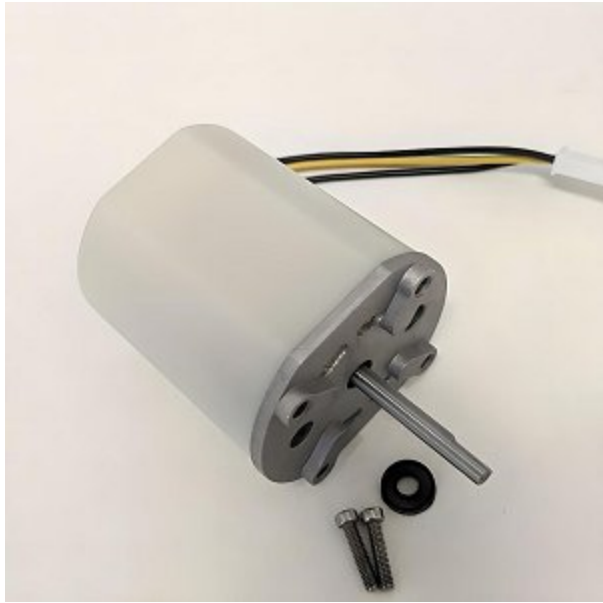

[Read More](#)

SKU: CA-1006-03-P

Price: \$3.48

Categories: [Wilbur Curtis](#)

Product Description

Whipper Chamber

Whipper Motor Assembly, 120v 60hz, Replacement For Wilbur Curtis WC-3739, 3375002439

Whipper Motor Assembly drives the frothing mechanism in a cappuccino machine, allowing the unit to make specialty coffee drinks effectively.

[Read More](#)

SKU: WC-3739

Price: \$39.28

Categories: [Wilbur Curtis](#)

Product Description

Whipper Motor w/Wire Clip, Replacement For Cecilware #CD350L

Fits Models GB1CP, GB1HC-CP, GB1HC-CP-PC, GB1M-IT, GB1P, GB2CP, GB2HC-CP, GB2HC-CP-PC, GB2M5.5-IT, GB2P, GB3CP, GB3M-10-IT, GB3M-5.5-IT, GB3P, GB4M-IT, GB5M-IT, GB5MF-HC-IT-LD, GB5MF-IT, GB5MF-IT-LD, GB5MV-10-LD, GB6MP-10-LD-U, GB8MP-10-LD-U, GBK, GBLP, GBM, GBSKI, GBSuperSKI