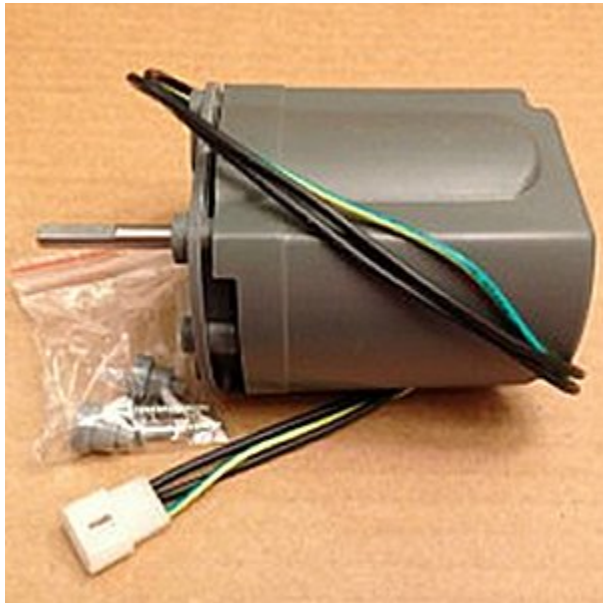

[Read More](#)

SKU: RISER

Price: \$15.70

Categories: [Softeners](#)

Product Description

Watts Asse 1022 Backflow Preventer, Max. Pressure 150psi Or 10 bar, Max. Temperature 130°F Or 54°C 61657

Item Non Stock, Must Be Ordered. Certified to ANSI/NSF Standard 18, Manual Food and Beverage Dispensing Equipment ASSE 1022 Approved Dual Check with Atmospheric Vent. 316 stainless steel body for corrosion resistance. All rubber compounds comply with FDA food additive regulations. Streamlined body design minimizes pressure loss and cavitation. Atmospheric port provides visual indication of failure of the second check.

[Read More](#)

SKU: CD63AL

Price: \$4.85

Categories: [Cecilware](#)

Product Description

Whipper Chamber

Whipper Chamber, Replacement For Wilbur Curtis CA-1006-03-P, 3375001943

Fits Models CLC, CLCA, HC-1D, PC-1D, PC-2D, PC-3D, PC-4D

[Read More](#)

SKU: CA-1006-03-P

Price: \$3.48

Categories: [Wilbur Curtis](#)

Product Description

Whipper Chamber

Whipper Motor Assembly, 120v 60hz, Replacement For Wilbur Curtis WC-3739, 3375002439

Whipper Motor Assembly drives the frothing mechanism in a cappuccino machine, allowing the unit to make specialty coffee drinks effectively.

[Read More](#)

SKU: WC-3739

Price: \$39.28

Categories: [Wilbur Curtis](#)

Product Description

Whipper Motor w/Wire Clip, Replacement For Cecilware #CD350L

Fits Models GB1CP, GB1HC-CP, GB1HC-CP-PC, GB1M-IT, GB1P, GB2CP, GB2HC-CP, GB2HC-CP-PC, GB2M5.5-IT, GB2P, GB3CP, GB3M-10-IT, GB3M-5.5-IT, GB3P, GB4M-IT, GB5M-IT, GB5MF-HC-IT-LD, GB5MF-IT, GB5MF-IT-LD, GB5MV-10-LD, GB6MP-10-LD-U, GB8MP-10-LD-U, GBK, GBLP, GBM, GBSKI, GBSuperSKI