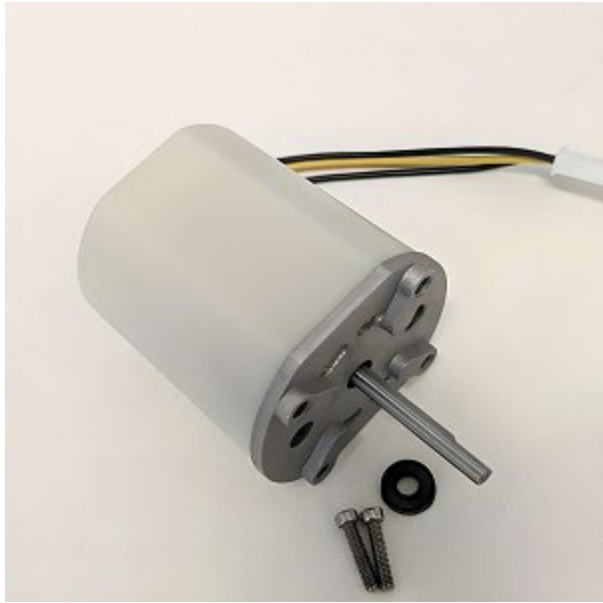

## Whipper Chamber, Replacement For Cecilware #CD63AL

Fits Models GB1CP, GB1HC-CP, GB1HC-CP-PC, GB1M-IT, GB1P, GB1SKI -LD, GB2-LP-LD, GB2-SKI -LD, GB2CP, GB2HC-CP, GB2HC-CP-PC, GB2M-5.5-LD, GB2M5.5-IT, GB2P, GB3-LP-LD, GB3CP, GB3M-10-IT, GB3M-5.5-IT, GB3M-5.5-LD, GB3P, GB4-LP-LD, GB4M-5.5-LD, GB4M-IT, GB5M-5.5-LD, GB5M-IT, GB5MF-HC-IT-LD, GB5MF-IT, GB5MF-IT-LD, GB5MV-10-LD, GB6MP-10-LD-U, GB8MP-10-LD-U, GBK, GBLP, GBM, GBSKI

## Whipper Chamber, Replacement For Wilbur Curtis CA-1006-03-P, 3375001943

Fits Models CLC, CLCA, HC-1D, PC-1D, PC-2D, PC-3D, PC-4D

[Read More](#)

**SKU:** CA-1006-03-P

**Price:** \$3.48

**Categories:** [Wilbur Curtis](#)

## Whipper Motor Assembly, 120v 60hz, Replacement For Wilbur Curtis WC-3739, 3375002439

Whipper Motor Assembly drives the frothing mechanism in a cappuccino machine, allowing the unit to make specialty coffee drinks effectively.