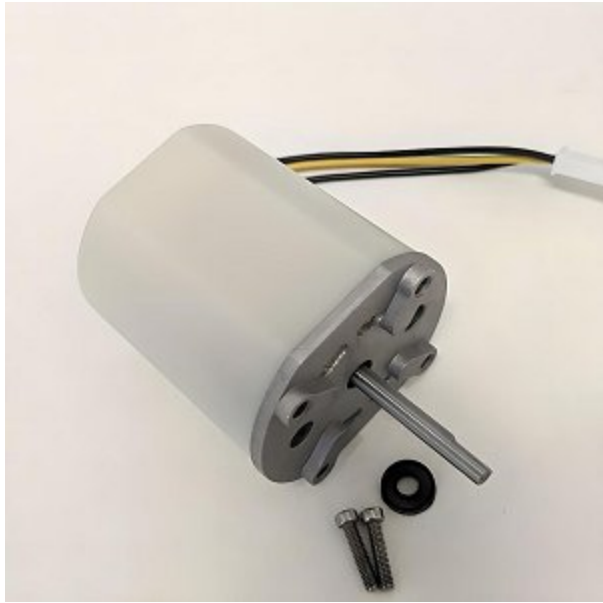

[Read More](#)

SKU: CA-1006-03-P

Price: \$2.51

Categories: [Wilbur Curtis](#)

Product Description

Whipper Chamber

Whipper Motor Assembly, 120v 60hz, Replacement For Wilbur Curtis WC-3739

Whipper Motor Assembly drives the frothing mechanism in a cappuccino machine, allowing the unit to make specialty coffee drinks effectively.

[Read More](#)

SKU: WC-3739

Price: \$38.80

Categories: [Wilbur Curtis](#)

Product Description

Whipper Motor w/Wire Clip, Replacement For Cecilware #CD350L

Fits Models GB1CP, GB1HC-CP, GB1HC-CP-PC, GB1M-IT, GB1P, GB2CP, GB2HC-CP, GB2HC-CP-PC, GB2M5.5-IT, GB2P, GB3CP, GB3M-10-IT, GB3M-5.5-IT, GB3P, GB4M-IT, GB5M-IT, GB5MF-HC-IT-LD, GB5MF-IT, GB5MF-IT-LD, GB5MV-10-LD, GB6MP-10-LD-U, GB8MP-10-LD-U, GBK, GBLP, GBM, GBSKI, GBSuperSKI