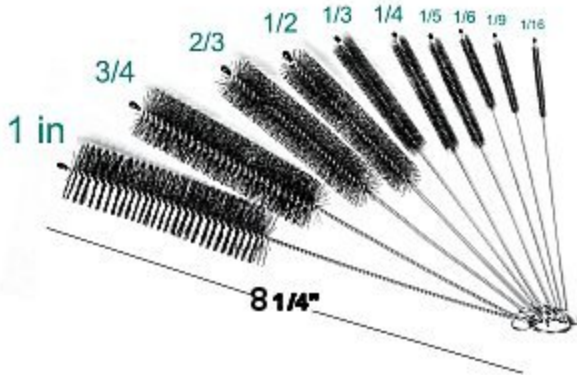

10 Piece Nylon Brush Set, 8.2 Inches

Made of Stainless Steel and Nylon Bristles. Tube Brush Kit Varying Diameters: 1/16, 1/9, 1/6, 1/5, 1/4, 1/3, 1/2, 2/3, 3/4, and 1 in. Attached on a key ring.

[Read More](#)

SKU: 116251

Price: $15.12

Categories: [Brushes](#)