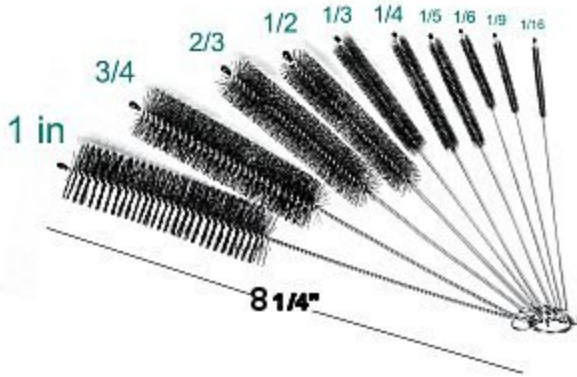

exceeding 140°F. CSA type TEW FT1.

[Read More](#)

SKU: 29101-01

Price: \$93.52

Categories: [10 Gauge](#)

Product Description

10 Gauge White RVI Wire, 100 Foot Roll

Non Stock, Item Must Be Ordered. 10 gauge RVI hook-up wire is ideal for machine tools, control cabinets, automotive and marine applications. The thermoplastic insulation is moisture resistant and provides extra protection against nicks and cuts. UL style 1015/1230, 105°C, rated for 600 volts. Manufactured to meet or exceed the specifications of the RVI, NFDA, ANSI and J1128. CSA file no. 22035, UL file no. E51293.

SKU: 29101-02

Price: \$93.52

Categories: [10 Gauge](#)

Product Description

10 Piece Nylon Brush Set, 8.2 Inches

Made of Stainless Steel and Nylon Bristles. Tube Brush Kit Varying Diameters: 1/16, 1/9, 1/6, 1/5, 1/4, 1/3, 1/2, 2/3, 3/4, and 1 in. Attached on a key ring.

[Read More](#)

SKU: 116251

Price: \$15.12

Categories: [Brushes](#)

Product Description

10 Piece T Handle Metric Hex Key Set, 2, 2.5, 3, 4, 4.5, 5, 5.5, 6, 8, And 10 mm

Non Stock, Item Must Be Ordered. Heat treated alloy steel shafts Plastic grip add comfort and turning power. Bonus storage rack mounts on wall or bench