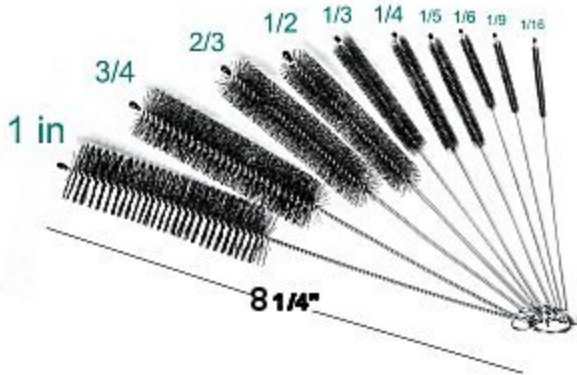

exceeding 140°F. CSA type TEW FT1.

[Read More](#)

SKU: 29101-01

Price: \$93.52

Categories: [10 Gauge](#)

Product Description

10 Gauge White RVI Wire, 100 Foot Roll

Non Stock, Item Must Be Ordered. 10 gauge RVI hook-up wire is ideal for machine tools, control cabinets, automotive and marine applications. The thermoplastic insulation is moisture resistant and provides extra protection against nicks and cuts. UL style 1015/1230, 105°C, rated for 600 volts. Manufactured to meet or exceed the specifications of the RVI, NFDA, ANSI and J1128. CSA file no. 22035, UL file no. E51293.

SKU: 29101-02

Price: \$93.52

Categories: [10 Gauge](#)

Product Description

10 Piece Nylon Brush Set, 8.2 Inches

Made of Stainless Steel and Nylon Bristles. Tube Brush Kit Varying Diameters: 1/16, 1/9, 1/6, 1/5, 1/4, 1/3, 1/2, 2/3, 3/4, and 1 in. Attached on a key ring.

[Read More](#)

SKU: 116251

Price: \$15.12

Categories: [Brushes](#)

Product Description

10 Piece T Handle Metric Hex Key Set, 2, 2.5, 3, 4, 4.5, 5, 5.5, 6, 8, And 10 mm

Non Stock, Item Must Be Ordered. Heat treated alloy steel shafts Plastic grip add comfort and turning power. Bonus storage rack mounts on wall or bench