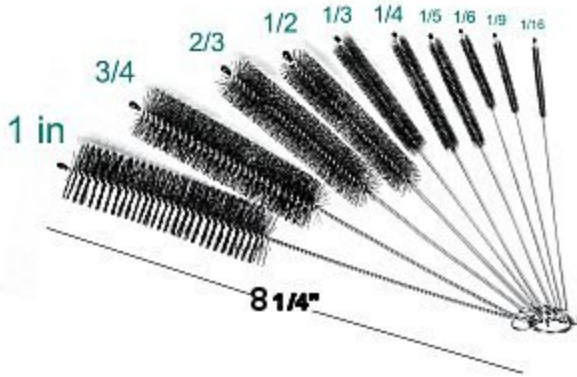

10 Piece Nylon Brush Set, 8.2 Inches

Made of Stainless Steel and Nylon Bristles. Tube Brush Kit Varying Diameters: 1/16, 1/9, 1/6, 1/5, 1/4, 1/3, 1/2, 2/3, 3/4, and 1 in. Attached on a key ring.

[Read More](#)

SKU: 116251

Price: $15.12

Categories: [Brushes](#)