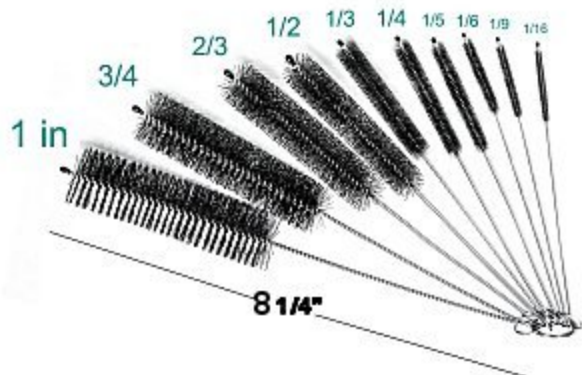

SKU: 29101-02

Price: \$93.52

Categories: [10 Gauge](#)

Product Description

10 Piece Nylon Brush Set, 8.2 Inches

Made of Stainless Steel and Nylon Bristles. Tube Brush Kit Varying Diameters: 1/16, 1/9, 1/6, 1/5, 1/4, 1/3, 1/2, 2/3, 3/4, and 1 in. Attached on a key ring.