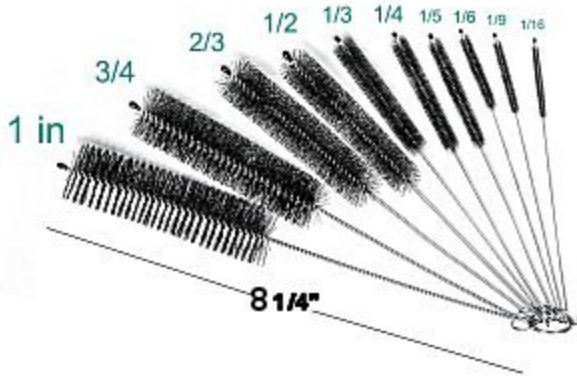

exceeding 140°F. CSA type TEW FT1.

[Read More](#)

SKU: 29101-01

Price: \$93.52

Categories: [10 Gauge](#)

Product Description

10 Gauge White RVI Wire, 100 Foot Roll

Non Stock, Item Must Be Ordered. 10 gauge RVI hook-up wire is ideal for machine tools, control cabinets, automotive and marine applications. The thermoplastic insulation is moisture resistant and provides extra protection against nicks and cuts. UL style 1015/1230, 105°C, rated for 600 volts. Manufactured to meet or exceed the specifications of the RVI, NFPA, ANSI and J1128. CSA file no. 22035, UL file no. E51293.

SKU: 29101-02

Price: \$93.52

Categories: [10 Gauge](#)

Product Description

10 Piece Nylon Brush Set, 8.2 Inches

Made of Stainless Steel and Nylon Bristles. Tube Brush Kit Varying Diameters: 1/16, 1/9, 1/6, 1/5, 1/4, 1/3, 1/2, 2/3, 3/4, and 1 in. Attached on a key ring.

[Read More](#)

SKU: 116251

Price: \$15.12

Categories: [Brushes](#)

Product Description

10 Piece T Handle Metric Hex Key Set, 2, 2.5, 3, 4, 4.5, 5, 5.5, 6, 8, And 10 mm

Non Stock, Item Must Be Ordered. Heat treated alloy steel shafts Plastic grip add comfort and turning power. Bonus storage rack mounts on wall or bench