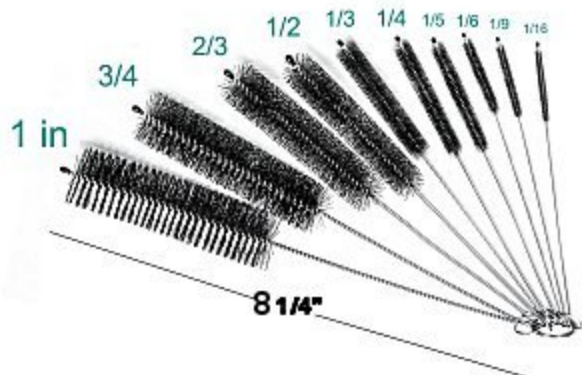

10 Piece Nylon Brush Set, 8.2 Inches

Made of Stainless Steel and Nylon Bristles. Tube Brush Kit Varying Diameters: 1/16, 1/9, 1/6, 1/5, 1/4, 1/3, 1/2, 2/3, 3/4, and 1 in. Attached on a key ring.

[Read More](#)

SKU: 116251

Price: $15.12

Categories: [Brushes](#)