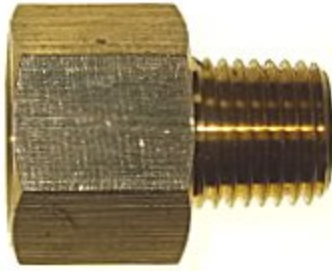

Adapter, Fpt x Mpt 3/8 x 1/4

[Read More](#)

SKU: 120A-CB

Price: \$1.80

Categories: [Adapters](#)

Product Description

Adjustable 45 Degree Flaring Tool, 3/16, 1/4, 5/16, 3/8, 1/2, 5/8

For flaring of copper tube, Creates a perfectly smooth flare, Will not crush tubing, Fits all standard high pressure fittings. Fits sizes: 3/16", 1/4", 5/16", 3/8", 1/2", 5/8"

[Read More](#)

SKU: 87501

Price: \$19.50

Categories: [Beverage](#)

Product Description

Adjustable 45 Degree Flaring Tool, Rotary Dial, 3/16, 1/4, 5/16, 3/8, 1/2, 5/8

[Read More](#)

SKU: 542111

All Stainless Steel Mini Worm Gear Hose Clamp, 7/16-25/32 Inch

5/16 Band , 11-20 mm, 1/4 Hex Slot Nut

[Read More](#)

SKU: M6P

Price: \$0.48

Categories: [Worm Gear](#)

Product Description

All Stainless Steel Mini Worm Gear Hose Clamp, 7/32-5/8 Inch

SKU: GHN5

Price: \$2.97

Categories: [Garden Hose](#)

Product Description

Amprobe Test Leads With Alligator Clips, Rated 1000 Volts

Test lead set connects a compatible electrical test meter to a device for testing. Set includes two lead wires, two threaded test probe tips, and two alligator clips. Polyvinyl chloride (PVC) insulation helps protect hands from shock and heat 2.67" threaded alligator clips have 0.30" jaw opening and teeth that grip the conductor to provide a more secure, hands-free connection than probe tips Meets International Electrotechnical Commission (IEC) safety standard 61010 and is certified for category III installations up to 1,000V