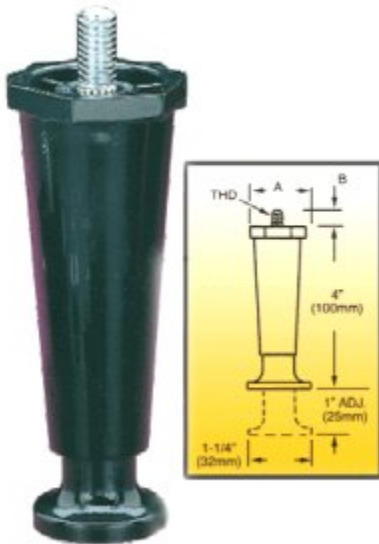

III, ULTRA-1, ULTRA-2, ULTRA-2A

[Read More](#)

SKU: 26528.0000

Price: \$3.19

Categories: [Bunn](#)

Product Description

Black Plastic Leg: 4 inches adjustable to 5 inches, 3/8 inch-16 Stud, Replacement For Cecilware #M172S, M172SL