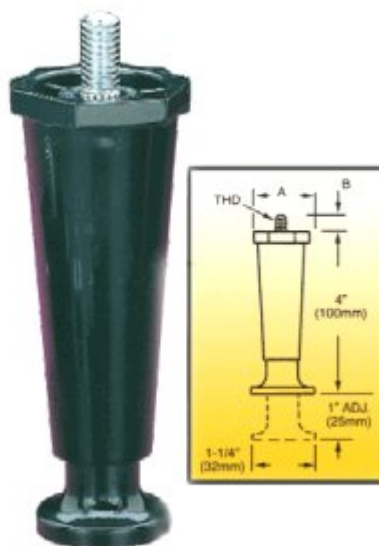

[Read More](#)

SKU: WC-1803

Price: \$9.45

Categories: [Wilbur Curtis](#)

Product Description

Black Plastic Faucet, Blank Handle

Black Plastic Inches, 3/8- Replacement #26528.000

Fits Models 1SH, 2S, 1.50, DUAL SH 1.75 (Smart Funnel), DU, DUAL SH DBC SST, TF DBC, FCD-4, FMD, FMD-4, FMD-5, FMD, 14, IMIX-3, IMIX-3S, IMIX-5S, IMIX-5S+, 2S, JDF-4, JDF-4 UC, LCA-2 PC, LCA-2A, L, LCR-2A, LCR-2A PC, 1.5, SINGLE SH 1.75, SINGLE TF DBC, SIM

III, ULTRA-1, ULTRA-2, ULTRA-2A

[Read More](#)

SKU: 26528.0000

Price: \$3.19

Categories: [Bunn](#)

Product Description

Black Plastic Leg: 4 inches adjustable to 5 inches, 3/8 inch-16 Stud, Replacement For Cecilware #M172S, M172SL