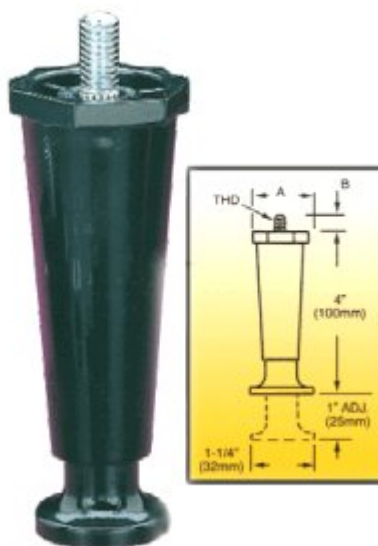

[Read More](#)

SKU: WC-1803

Price: \$9.45

Categories: [Wilbur Curtis](#)

Product Description

Black Plastic Faucet, Blank Handle

Black Plastic Inches, 3/8- Replacement #26528.000

Fits Models 1SH, 2S, 1.50, DUAL SH 1.75 (Smart Funnel), DU, DUAL SH DBC SST, TF DBC, FCD-4, FMD, FMD-4, FMD-5, FMD, 14, IMIX-3, IMIX-3S, IMIX-5S, IMIX-5S+, 2S, JDF-4, JDF-4 UC, LCA-2 PC, LCA-2A, L, LCR-2A, LCR-2A PC, 1.5, SINGLE SH 1.75, SINGLE TF DBC, SIM

III, ULTRA-1, ULTRA-2, ULTRA-2A

[Read More](#)

SKU: 26528.0000

Price: \$3.19

Categories: [Bunn](#)

Product Description

Black Plastic Leg: 4 inches adjustable to 5 inches, 3/8 inch-16 Stud, Replacement For Cecilware #M172S, M172SL