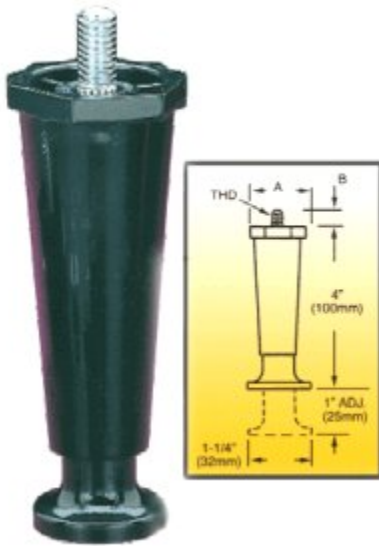

[Read More](#)

SKU: WC-1803

Price: \$9.45

Categories: [Wilbur Curtis](#)

Product Description

Black Plastic Faucet, Blank Handle

Black Plastic Inches, 3/8- Replacement #26528.000

Fits Models 1SH, 2S, 1.50, DUAL SH 1.75 (Smart Funnel), DUAL SH DBC SST, TF DBC, FCD-4, FMD-4, FMD-5, FMD-14, IMIX-3, IMIX-3S, IMIX-5S, IMIX-5S+, 2S, JDF-4, JDF-4 UC, LCA-2 PC, LCA-2A, LCR-2A, LCR-2A PC, 1.5, SINGLE SH 1.75, SINGLE TF DBC, SIM

III, ULTRA-1, ULTRA-2, ULTRA-2A

[Read More](#)

SKU: 26528.0000

Price: \$3.19

Categories: [Bunn](#)

Product Description

Black Plastic Leg: 4 inches adjustable to 5 inches, 3/8 inch-16 Stud, Replacement For Cecilware #M172S, M172SL