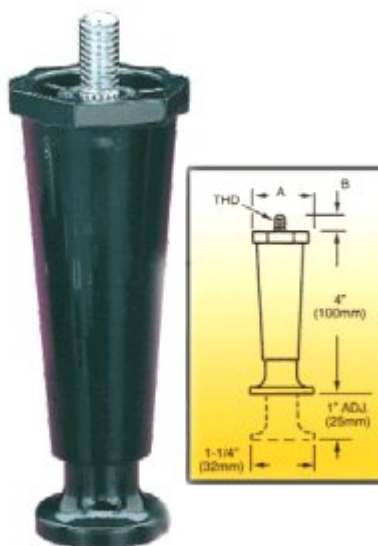

[Read More](#)

SKU: WC-1803

Price: \$9.45

Categories: [Wilbur Curtis](#)

Product Description

Black Plastic Faucet, Blank Handle

Black Plastic Inches, 3/8- Replacement #26528.000

Fits Models 1SH, 2S, 1.50, DUAL SH 1.75 (Smart Funnel), DUAL SH DBC SST, TF DBC, FCD-4, FMD-4, FMD-5, FMD-14, IMIX-3, IMIX-3S, IMIX-5S, IMIX-5S+, 2S, JDF-4, JDF-4 UC, LCA-2 PC, LCA-2A, LCR-2A, LCR-2A PC, 1.5, SINGLE SH 1.75, SINGLE TF DBC, SIM

III, ULTRA-1, ULTRA-2, ULTRA-2A

[Read More](#)

SKU: 26528.0000

Price: \$3.19

Categories: [Bunn](#)

Product Description

Black Plastic Leg: 4 inches adjustable to 5 inches, 3/8 inch-16 Stud, Replacement For Cecilware #M172S, M172SL