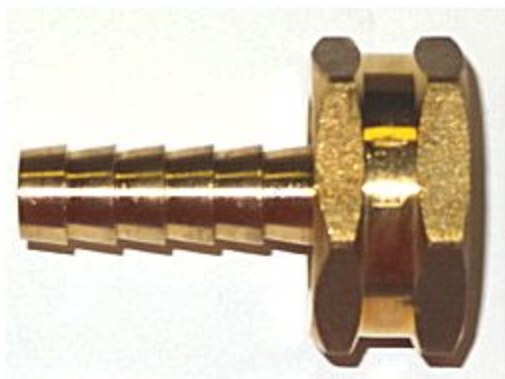

Brass Adapter Barb x Female Garden Hose Swivel Lead Free With Washer 3/8 x 3/4

[Read More](#)

SKU: 209GHS-6E

Price: \$3.80

Categories: [Garden Hose](#)

Product Description

Brass Adapter Compression x Female Garden Hose Swivel With Washer 3/8 x 3/4

[Read More](#)

SKU: W9-6

Price: \$3.71

Categories: [Garden Hose](#)

Product Description

Brass Adapter Compression x Female Garden Hose Swivel With Washer, Lead Free, 1/4 x 3/4

[Read More](#)

SKU: W9-4

Price: \$3.67

Categories: [Garden Hose](#)

Product Description

Brass Adapter Elbow Compression x Female Garden Hose Swivel Lead Free With Washer 1/4 x 3/4

[Read More](#)

SKU: W9-490

Price: \$5.98

Categories: [Garden Hose](#)

Brass Adapter Elbow Flare x Female Garden Hose Swivel Lead Free With Washer 3/8 x 3/4

For Use On Juice And Coffee Equipment Where Inlet Fitting Is a Male Garden Hose. Allows 360 Degree Swivel For Hooking Up Water Line.