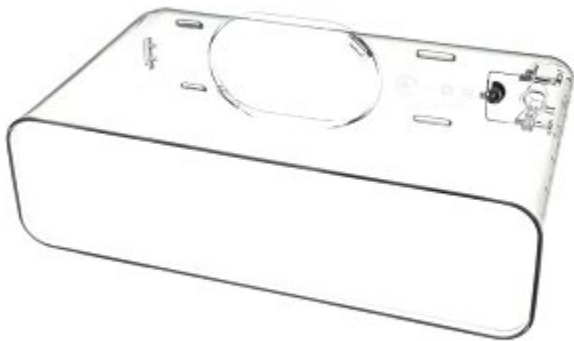

Bowl, 18 Liters or 4.8 Gallons, Bpa Free, Agitator Models, Replacement For Grindmaster #231-00010T

Fits Models: CS-1D-16, CS-2D-16, Simplicity Bubbler Series

[Read More](#)

SKU: 231-00010T

Price: \$231.29

Categories: [Grindmaster](#)

Product Description

Bowl, 9 Liters Bpa Free, Replacement For Grindmaster #231-00009T

Fits Models: CS-1D-16, CS-2D-16, CS-4E-16, and Simplicity Bubbler Series

[Read More](#)

SKU: 231-00009T

Price: \$203.04

Categories: [Grindmaster](#)

Product Description

Brass Adapter Barb x Female Garden Hose Swivel Lead Free With Washer 1/4 x 3/4

[Read More](#)

SKU: 209GHS-4E

Price: \$2.48

Categories: [Garden Hose](#)

Product Description

Brass Adapter Barb x Female Garden Hose Swivel Lead Free With Washer 3/8 x 3/4

[Read More](#)

SKU: 209GHS-6E

Price: \$2.91

Categories: [Garden Hose](#)

Product Description

Brass Adapter Compression x Female Garden Hose Swivel With Washer 3/8 x 3/4