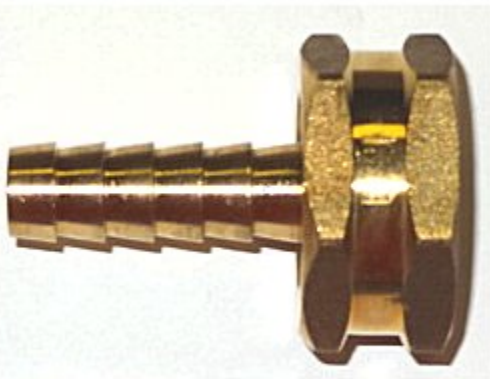

Categories: [Grindmaster](#)

Product Description

Bowl, 9 Liters Bpa Free, Replacement For Grindmaster #231-00009T

Fits Models: CS-1D-16, CS-2D-16, CS-4E-16, and Simplicity Bubbler Series

[Read More](#)

SKU: 231-00009T

Price: \$203.04

Categories: [Grindmaster](#)

Product Description

Brass Adapter Barb x Female Garden Hose Swivel Lead Free With Washer 1/4 x 3/4

[Read More](#)

SKU: 209GHS-4E

Price: \$2.48

Categories: [Garden Hose](#)

Product Description

Brass Adapter Barb x Female Garden Hose Swivel Lead Free With Washer 3/8 x 3/4

[Read More](#)

SKU: 209GHS-6E

Price: \$2.91

Categories: [Garden Hose](#)

Product Description

Brass Adapter Compression x Female Garden Hose Swivel With Washer 3/8 x 3/4

Brass Adapter Elbow Flare x Female Garden Hose Swivel Lead Free With Washer 3/8 x 3/4

For Use On Juice And Coffee Equipment Where Inlet Fitting Is a Male Garden Hose. Allows 360 Degree Swivel For Hooking Up Water Line.