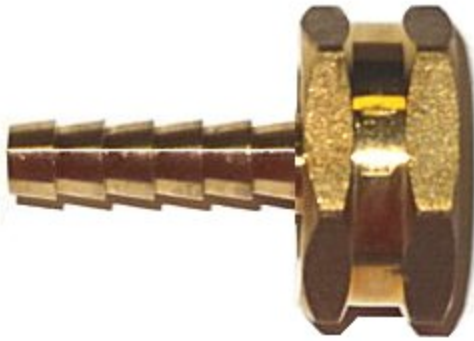

Bowl, 18 Liters or 4.8 Gallons, Bpa Free, Agitator Models, Replacement For Grindmaster #231-00010T

Fits Models: CS-1D-16, CS-2D-16, Simplicity Bubbler Series

[Read More](#)

SKU: 231-00010T

Price: \$231.29

Categories: [Grindmaster](#)

Product Description

Bowl, 9 Liters Bpa Free, Replacement For Grindmaster #231-00009T

Fits Models: CS-1D-16, CS-2D-16, CS-4E-16, and Simplicity Bubbler Series

[Read More](#)

SKU: 231-00009T

Price: \$203.04

Categories: [Grindmaster](#)

Product Description

Brass Adapter Barb x Female Garden Hose Swivel Lead Free With Washer 1/4 x 3/4

[Read More](#)

SKU: 209GHS-4E

Price: \$2.48

Categories: [Garden Hose](#)

Product Description

Brass Adapter Barb x Female Garden Hose Swivel Lead Free With Washer 3/8 x 3/4

[Read More](#)

SKU: 209GHS-6E

Price: \$2.91

Categories: [Garden Hose](#)

Product Description

Brass Adapter Compression x Female Garden Hose Swivel With Washer 3/8 x 3/4