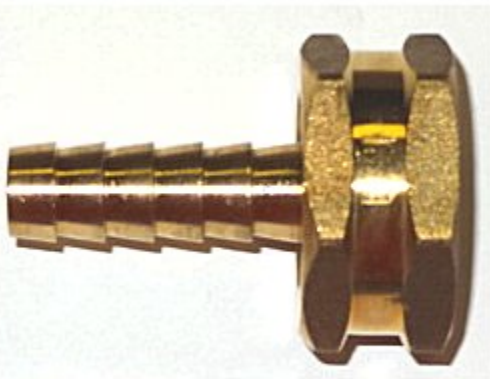

## Brass Adapter Barb x Female Garden Hose Swivel Lead Free With Washer 1/4 x 3/4

[Read More](#)

**SKU:** 209GHS-4E

**Price:** \$2.48

**Categories:** [Garden Hose](#)

## Brass Adapter Barb x Female Garden Hose Swivel Lead Free With Washer 3/8 x 3/4

[Read More](#)

**SKU:** 209GHS-6E

**Price:** \$2.91

**Categories:** [Garden Hose](#)