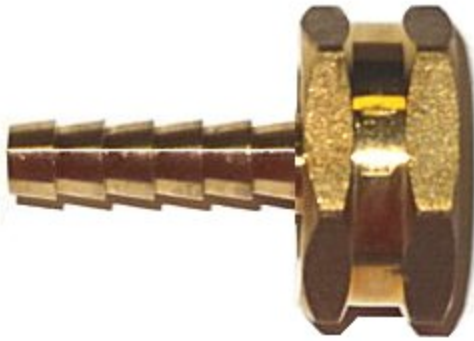

## **Bowl, 9 Liters Bpa Free, Replacement For Grindmaster #231-00009T**

Fits Models: CS-1D-16, CS-2D-16, CS-4E-16, and Simplicity Bubbler Series

[Read More](#)

**SKU:** 231-00009T

**Price:** \$203.04

**Categories:** [Grindmaster](#)

## Brass Adapter Barb x Female Garden Hose Swivel Lead Free With Washer 1/4 x 3/4

[Read More](#)

**SKU:** 209GHS-4E

**Price:** \$2.48

**Categories:** [Garden Hose](#)