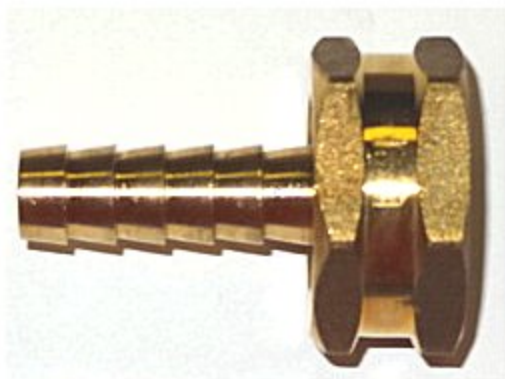

Brass Adapter Barb x Female Garden Hose Swivel Lead Free With Washer 3/8 x 3/4

[Read More](#)

SKU: 209GHS-6E

Price: \$3.80

Categories: [Garden Hose](#)

Product Description

Brass Adapter Compression x Female Garden Hose Swivel With Washer 3/8 x 3/4

[Read More](#)

SKU: W9-6

Price: \$3.71

Categories: [Garden Hose](#)

Product Description

Brass Adapter Compression x Female Garden Hose Swivel With Washer, Lead Free, 1/4 x 3/4

[Read More](#)

SKU: W9-4

Price: \$3.38

Categories: [Garden Hose](#)

Product Description

Brass Adapter Elbow Compression x Female Garden Hose Swivel Lead Free With Washer 1/4 x 3/4

[Read More](#)

SKU: W9-490

Price: \$5.86

Categories: [Garden Hose](#)

Brass Adapter Elbow Flare x Female Garden Hose Swivel Lead Free With Washer 3/8 x 3/4

For Use On Juice And Coffee Equipment Where Inlet Fitting Is a Male Garden Hose. Allows 360 Degree Swivel For Hooking Up Water Line.