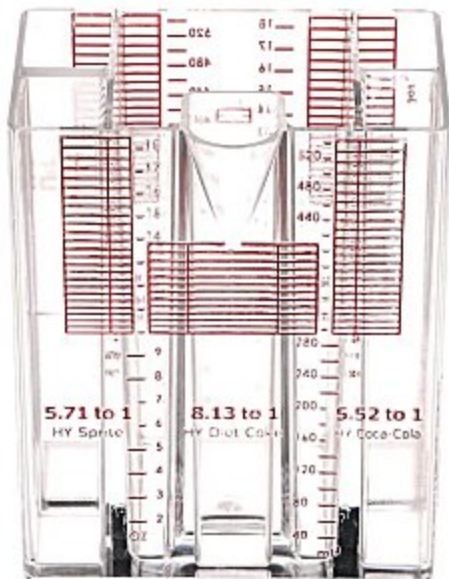

SKU: 56771.0000

Price: \$44.15

Categories: [Bunn](#)

Product Description

Valve Assy, Sprayhead-120V

Brix Ratio Cup 4.75 To 1 And 5.5 To 1, 8 Ounces

[Read More](#)

SKU: BRIX2

Price: \$34.38

Categories: [Beverage](#)

Product Description

Brix Ratio Cup 4.75, 5.25, 5.52, 5.71, & 8.13 To 1

[Read More](#)

SKU: BRIX

Price: \$31.95

Categories: [Beverage](#)

Product Description

Brix Ratio Cup 5 To 1 And 5.5 To 1, 8 Ounces

[Read More](#)

SKU: BRIX1

Price: \$23.70

Categories: [Beverage](#)

Product Description
