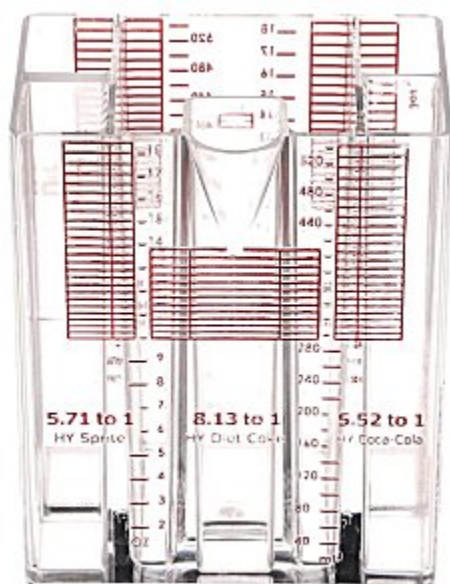

Product Description

Brass Union Lead Free Flare x Flare 3/8 x 3/8

[Read More](#)

SKU: U2-6

Price: \$1.93

Categories: [Unions](#)

Product Description

Brew Valve 120V, Exact Replacement For Bunn #56771.0000, Replaced Old Model #26846.0000

Fits Model IC3-DBC

[Read More](#)

SKU: 56771.0000

Price: \$43.15

Categories: [Bunn](#)

Product Description

Valve Assy, Sprayhead-120V

Brix Ratio Cup 4.75 To 1 And 5.5 To 1, 8 Ounces

[Read More](#)

SKU: BRIX2

Price: \$34.38

Categories: [Beverage](#)

Product Description

Brix Ratio Cup 4.75, 5.25, 5.52, 5.71, & 8.13 To 1

[Read More](#)

SKU: BRIX

Price: \$31.95

Categories: [Beverage](#)

Product Description

Brix Ratio Cup 5 To 1 And 5.5 To 1, 8 Ounces

[Read More](#)

SKU: BRIX1

Price: \$23.70

Categories: [Beverage](#)