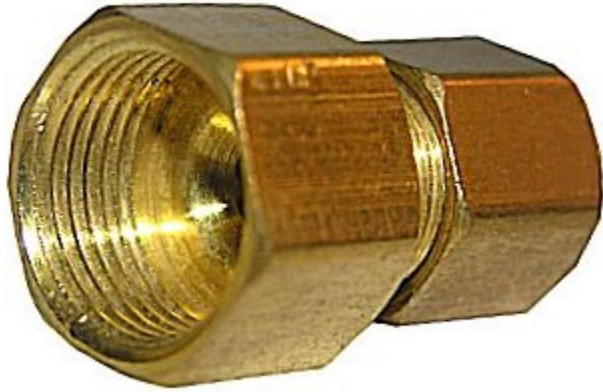

## Complete Door Latch, Replacement For Cecilware #M705A

Fits Models GB1CP, GB1HC-CP, GB1HC-CP-PC, GB1M-IT, GB2CP, GB2HC-CP, GB2HC-CP-PC, GB2M5.5-IT, GB3CP, GB3M-10-IT, GB3M-5.5-IT, GB4M-5.5-LD-U, GB4M-IT, GB5-LD-U, GB5M-IT, GB5MV-10-LD, GB6M-10-LD-U, GB6MP-10-LD-U, GB8M-10-LD-U, GB8MP-10-LD-U, JAVA 2 QB-D, JAVA 2 QB-D1, JAVA 2 QB-D2, JAVA 2 QB-D3, JAVA 2 QB-DC, JAVA2-LP

## Product Description

Complete Door Latch

---