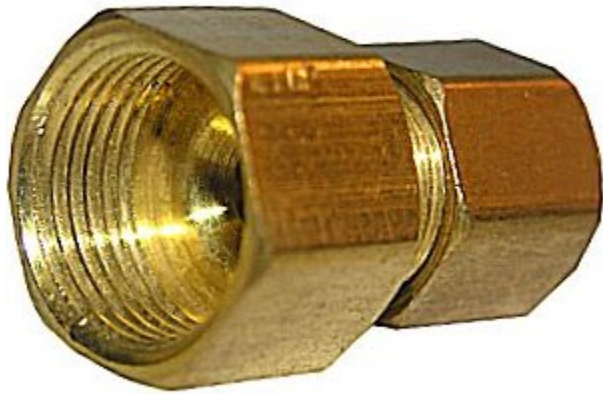

Co2 Tubing, 1/4x475x500 Foot, Uses 13 3 clamp, 300 Psi Working Pressure At 70F, Max Temp 140°F, Barrier Protected, UV Resistant

Hose Suitable For The Transfer Of Pressure Regulated CO2 Gas - Working pressures up to a maximum of 300 psi @ RT based on minimum burst of 1200 PSI. • Inner contact material is inert Polyethylene which complies with FDA CFR 177.1520 c 3.2a. • Proprietary Barrier Protected Core Tube Design - Resists permeation of the CO2 gas, while at the same time protecting the gas from ingress of external contaminants. • Unique Duo-Ex WHITE Over BLACK Outer Jacket - Provides superior UV resistance and outdoor service life. • Thicker Wall Construction - Provides superior bend radius and kink resistance. • Exceptional Low Temperature Operating Properties - Will bend without cracking at -109°F (-78°C) • Phthalate Free

[Read More](#)

SKU: PS5000GR

Price: \$39.45

Categories: [Scales](#)

Product Description

Complete Door Latch, Replacement For Cecilware #M705A

Fits Models GB1CP, GB1HC-CP, GB1HC-CP-PC, GB1M-IT, GB2CP, GB2HC-CP, GB2HC-CP-PC, GB2M5.5-IT, GB3CP, GB3M-10-IT, GB3M-5.5-IT, GB4M-5.5-LD-U, GB4M-IT, GB5-LD-U, GB5M-IT, GB5MV-10-LD, GB6M-10-LD-U, GB6MP-10-LD-U, GB8M-10-LD-U, GB8MP-10-LD-U, JAVA 2 QB-D, JAVA 2 QB-D1, JAVA 2 QB-D2, JAVA 2 QB-D3, JAVA 2 QB-DC, JAVA2-LP

[Read More](#)

SKU: M705A

Price: \$8.08

Categories: [Cecilware](#)

Product Description

Complete Door Latch

Compression Adapter 3/8 Female Comp x 1/4 Male Comp, Lead Free

For Converting Water Shut Off Angle Stop From 3/8 Comp To 1/4 Comp, Using 1/4 Stainless Steel Braided Line SSL14CC, And U5CC-44 1/4 Female Flare x 1/4 Comp On The Back Of Coffee Machine

[Read More](#)

SKU: U6CC-64

Price: \$2.86

Categories: [Adapters](#)

Product Description

Compression Cap Lead Free 1/4

[Read More](#)

SKU: N5CT-4