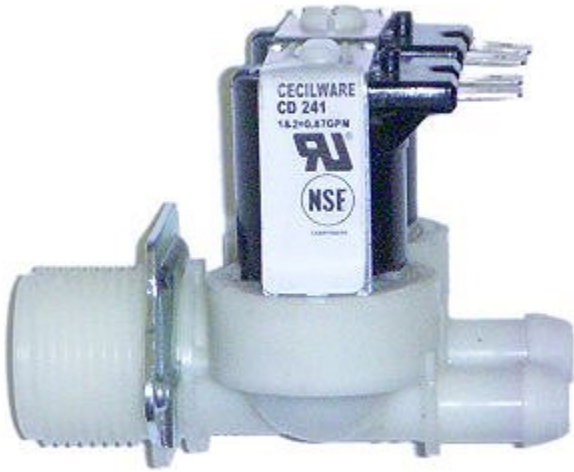

[Read More](#)

SKU: 2243

Price: \$58.75

Categories: [Grindmaster](#)

Product Description

Dryer Cord 4 Wire, 125/250 Volts, 30 Amps 300 Volts, 6 Foot, 12 A Box

Non Stock, Item Must Be Ordered, Heavy-Duty Dryer Power Cord 4 Prong, covered with a thick jacket that protects the power cord from abrasion, chemicals, moisture and cracking, this dryer power cord offers you long-lasting durability.

[Read More](#)

SKU: A-5434-005-BL

Price: \$261.36

Categories: [Cord](#)

Product Description

Dual Inlet Valve .87 Gpm-110, Replacement For Cecilware #CD241L

Fits Models FTC-10-N, FTC-3-N, FTC-3.5-N, FTC-5-N,
LTB-103, LTB-103-IR, LTB-105

[Read More](#)

SKU: CD241L

Price: \$35.54

Categories: [Cecilware](#)

Product Description

Dual Inlet Valve

Dual Liquid Level Sensor, Replacement For Cecilware #K695QL, #344-00079

Fits Models 2K-GB-LD, 3K-GB-LD, 4K-GB-LD, 5K-10-GB-LD, 5K-GB-LD, FTC-10-N, FTC-3-N, FTC-3.5-N, FTC-5-N, GB1CP, GB1HC-CP, GB1HC-CP-PC, GB1M-LD, GB2 Super SKI, GB2 Super SKI-BL-LD, GB2CP, GB2HC-CP, GB2HC-CP-PC, GB2M-5.5-LD, GB3CP, GB3M-10-LD, GB3M-5.5-LD, GB4M-5.5-LD, GB5M-10-LD, GB5M-5.5-LD, GB6MP-10-LD-U, GB8MP-10-LD-U, GBM, GBSuperSKI, JAVA 2 QB-D, JAVA 2 QB-D1, JAVA 2 QB-D2, JAVA 2 QB-D3, JAVA 2 QB-DC

[Read More](#)

SKU: K695QL

Price: \$28.69

Categories: [Cecilware](#)

Product Description

Dual Liquid Level Sensor

Dump Valve 120v 12mm, Replacement For Cecilware #L561AL

Fits Models GB2 Super SKI, GB2 Super SKI-BL-LD, GBSuperSKI, JAVA GIANT 2, JAVA GIANT 3