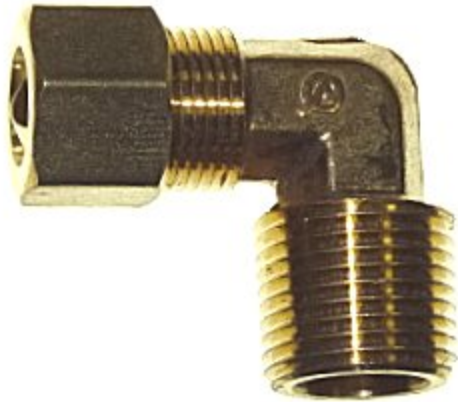

Product Description

Elbow Inlet, Replacement For Bloomfield #8706-6, Star #2K-70883

Fits Models 9102A, 9104A, 9511J

[Read More](#)

SKU: 8706-6

Price: \$7.09

Categories: [Bloomfield](#)

Product Description

[Read More](#)

SKU: 69A-4C

Price: \$2.57

Categories: [Elbows](#)

Product Description

Elbow Lead Free Compression x Mpt 3/8 x 1/2

[Read More](#)

SKU: 69A-6D

Price: \$3.57

Categories: [Elbows](#)

Product Description

Elbow Lead Free Compression x Mpt 3/8 x 1/4

[Read More](#)

SKU: 69A-6B

Price: \$2.62

Categories: [Elbows](#)

Product Description

Elbow Lead Free Compression x Mpt 3/8 x 3/8

[Read More](#)

SKU: 69A-6C

Price: \$2.51

Categories: [Elbows](#)

Product Description

Elbow Sprayer, Replacement For Bloomfield #8043-13, Star #2K-70130