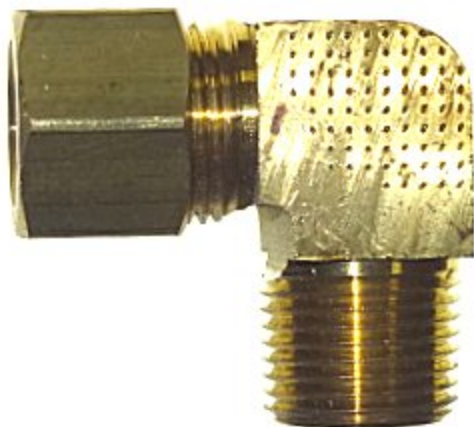

Elbow Barb x Mpt, Nylon 3/8 x 3/8

[Read More](#)

SKU: HE1P-6C

Price: \$1.09

Categories: [Barb](#)

Product Description

Elbow Compression x Compression, Lead Free, 1/4 x 1/4

[Read More](#)

SKU: 65A-44

Price: \$2.86

Categories: [Elbows](#)

Product Description

Elbow Compression x Mpt 1/2 x 3/8

[Read More](#)

SKU: 69A-8C

Price: \$3.46

Categories: [Elbows](#)

Product Description

Elbow Fpt x Fpt, Lead Free 3/8 x 3/8

Non Stock, Item Must Be Ordered

[Read More](#)

SKU: 100A-C

Price: \$3.65

Categories: [Elbows](#)

Product Description

Elbow Inlet, Replacement For Bloomfield #8706-6, Star #2K-70883

Fits Models 9102A, 9104A, 9511J

[Read More](#)

SKU: 8706-6

Price: \$7.09

Categories: [Bloomfield](#)

Product Description