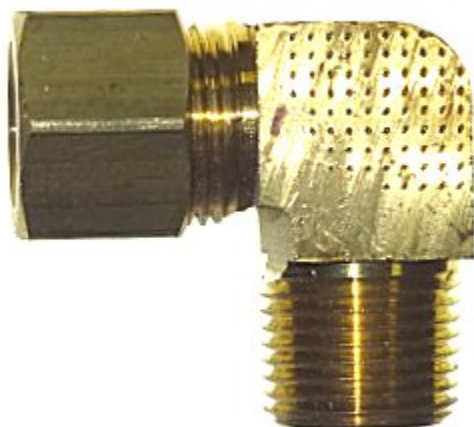

Categories: [Barb](#)

Product Description

Elbow Barb x Mpt, Nylon 3/8 x 3/8

[Read More](#)

SKU: HE1P-6C

Price: \$1.09

Categories: [Barb](#)

Product Description

Elbow Compression x Compression, Lead Free, 1/4 x 1/4

[Read More](#)

SKU: 65A-44

Price: \$2.86

Categories: [Elbows](#)

Product Description

Elbow Compression x Mpt 1/2 x 3/8

[Read More](#)

SKU: 69A-8C

Price: \$2.26

Categories: [Elbows](#)

Product Description

Elbow Inlet, Replacement For Bloomfield #8043-8, Star #2K-Z18254

Fits Models 0420, 1012, 1040, 1072, 1080, 1080CA, 1082, 1082CA, 1082XL, 1082XLCA, 1086, 1088, 1090, 1091, 1092, 1093, 1882, 1882CA, 1883, 1883CA, 8516, 8518, 8540, 8541, 8542, 8543, 8571, 8572, 8573, 8574, 8718, 8738, 8752, 8752KFT, 8773, 8774, 8778, 8778CA, 8780, 8780CA, 8781A, 8782, 8782CA, 8782XL, 8782XLCA, 8783, 8783CA, 8783MCD, 8785, 8785CA, 8785XL, 8786, 8788, 8791, 8792, 8793, 9010, 9012, 9012CA, 9016, 9016EX, Bloomfield

[Read More](#)

SKU: 8043-8

Price: \$1.52

Categories: [Bloomfield](#)

Product Description

Elbow Inlet, Star #2K-70101

Elbow Inlet, Replacement For Bloomfield #8706-6, Star #2K-70883

Fits Models 9102A, 9104A, 9511J