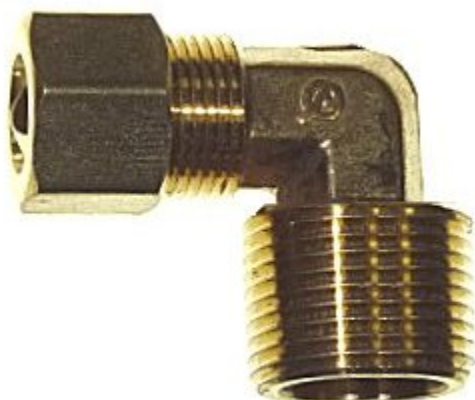

Elbow Inlet, Replacement For Bloomfield #8043-8, Star #2K-Z18254

Fits Models 0420, 1012, 1040, 1072, 1080, 1080CA, 1082, 1082CA, 1082XL, 1082XLCA, 1086, 1088, 1090, 1091, 1092, 1093, 1882, 1882CA, 1883, 1883CA, 8516, 8518, 8540, 8541, 8542, 8543, 8571, 8572, 8573, 8574, 8718, 8738, 8752, 8752KFT, 8773, 8774, 8778, 8778CA, 8780, 8780CA, 8781A, 8782, 8782CA, 8782XL, 8782XLCA, 8783, 8783CA, 8783MCD, 8785, 8785CA, 8785XL, 8786, 8788, 8791, 8792, 8793, 9010, 9012, 9012CA, 9016, 9016EX, Bloomfield

[Read More](#)

SKU: 8043-8

Price: \$1.52

Categories: [Bloomfield](#)

Product Description

Elbow Inlet, Star #2K-70101

Elbow Inlet, Replacement For Bloomfield #8706-6, Star #2K-70883

Fits Models 9102A, 9104A, 9511J

Categories: [Elbows](#)

Product Description

Elbow Lead Free Compression x Mpt 1/4 x 3/8

[Read More](#)

SKU: 69A-4C

Price: \$2.57

Categories: [Elbows](#)

Product Description

Elbow Lead Free Compression x Mpt 3/8 x 1/2

[Read More](#)

SKU: 69A-6D

Price: \$3.57

Categories: [Elbows](#)

Product Description

Elbow Lead Free Compression x Mpt 3/8 x 1/4

[Read More](#)