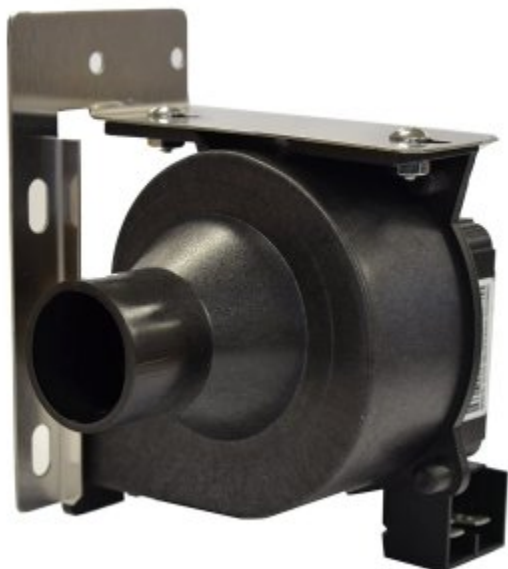

## Encore Bib Connector With 3/8 Barb

[Read More](#)

**SKU:** QCD-5

**Price:** \$10.95

**Categories:** [Bib Accessories](#)

## Everpure Filters Single Head Assembly With 3/8 Fpt

Includes mounting bracket. Includes built-in water shut-off valve. Solid durable construction is ideal for foodservice and vending applications. All wetted parts have passed NSF extraction tests. Sold Individually or Box of 6.

## Extension Tube Nozzel 2 5/8 Inch, Replacement For Cecilware #M467AL

Fits Models GB1M-IT, GB1P, GB1SKI -LD, GB2 Super SKI, GB2 Super SKI-BL-LD, GB2-LP-LD, GB2-SKI -LD, GB2M-5.5-LD, GB2M5.5-IT, GB2P, GB3-LP-LD, GB3M-10-IT, GB3M-5.5-IT, GB3M-5.5-LD, GB3P, GB4-LP-LD, GB4M-5.5-LD, GB4M-IT, GB5M-5.5-LD, GB5M-IT, GB5MV-10-LD, GB6MP-10-LD-U, GB8MP-10-LD-U, GBK, GBLP, GBM, GBSKI, GBSuperSKI

### Product Description

Extension Tube