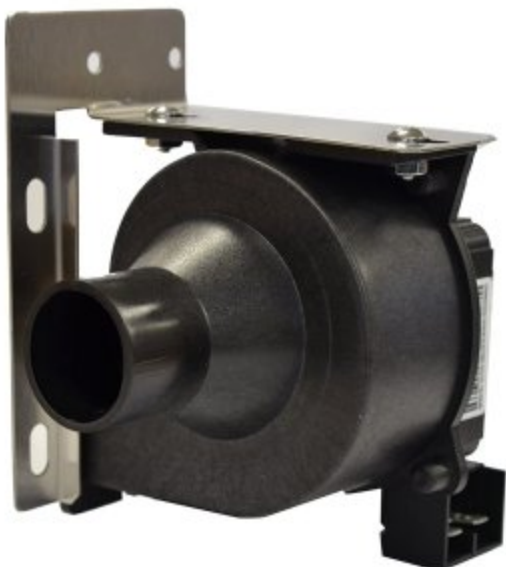

Emt Romex Elbow, 3/4 Inch

For Armored Cable and Flexible Steel Conduit Made Of Die-Cast Zinc

[Read More](#)

SKU: EMT-12

Price: \$4.32

Categories: [Fittings](#)

Product Description

Encore Bib Connector With 3/8 Barb

[Read More](#)

SKU: QCD-5

Price: \$12.63

Categories: [Bib Accessories](#)

Product Description

Everpure Filters Single Head Assembly With 3/8 Fpt

Includes mounting bracket. Includes built-in water shut-off valve. Solid durable construction is ideal for foodservice and vending applications. All wetted parts have passed NSF extraction tests. Sold Individually or Box of 6.

[Read More](#)

SKU: QL3B

Price: \$53.66

Categories: [Cartridges](#)

Product Description

Extension Tube Nozzel 2 5/8 Inch, Replacement For Cecilware #M467AL

Fits Models GB1M-IT, GB1P, GB1SKI -LD, GB2 Super SKI, GB2 Super SKI-BL-LD, GB2-LP-LD, GB2-SKI -LD, GB2M-5.5-LD, GB2M5.5-IT, GB2P, GB3-LP-LD, GB3M-10-IT, GB3M-5.5-IT, GB3M-5.5-LD, GB3P, GB4-LP-LD, GB4M-5.5-LD, GB4M-IT, GB5M-5.5-LD, GB5M-IT, GB5MV-10-LD, GB6MP-10-LD-U, GB8MP-10-LD-U, GBK, GBLP, GBM, GBSKI, GBSuperSKI

[Read More](#)

SKU: M467AL

Price: \$2.89

Categories: [Cecilware](#)

Product Description

Extension Tube

Extract Fan/Blower, Replacement For Wilbur Curtis, WC-37123, 3375002594

Fits Models CAFE PC1, CAFE PC2, CAFE PC3, CAFE PC4, EXPR, HC-1D, PC-1D, PC-2D, PC-3D, PC-3GT, PC-4D, PC-4GT, PC-5GT, PCGT3, PCGT4, PCGT5