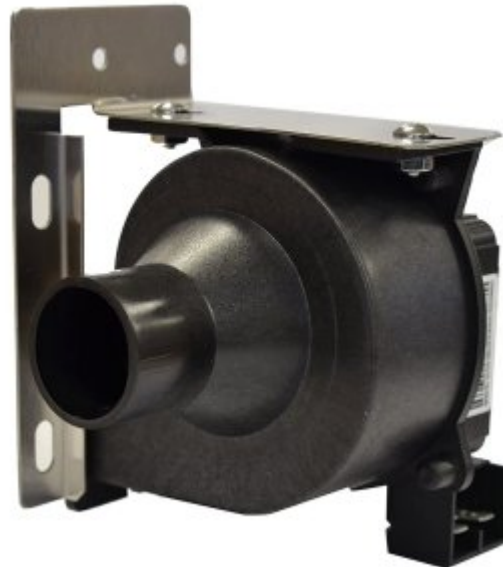

Categories: [Softeners](#)

Product Description

Emt Romex Elbow, 1/2 Inch

For Armored Cable and Flexible Steel Conduit Made Of Die-Cast Zinc

[Read More](#)

SKU: EMT-8

Price: \$3.41

Categories: [Fittings](#)

Product Description

Emt Romex Elbow, 3/4 Inch

For Armored Cable and Flexible Steel Conduit Made Of Die-Cast Zinc

[Read More](#)

SKU: EMT-12

Price: \$4.32

Categories: [Fittings](#)

Product Description

Encore Bib Connector With 3/8 Barb

[Read More](#)

SKU: QCD-5

Price: \$10.95

Categories: [Bib Accessories](#)

Product Description

Everpure Filters Single Head Assembly With 3/8 Fpt

Includes mounting bracket. Includes built-in water shut-off valve. Solid durable construction is ideal for foodservice and vending applications. All wetted parts have passed NSF extraction tests. Sold Individually or Box of 6.

[Read More](#)

SKU: M467AL

Price: \$2.89

Categories: [Cecilware](#)

Product Description

Extension Tube

Extract Fan Replacement #CD56AL

Fits Models GB1CP, IT, GB1P, GB1SKI -L, GB2HC-CP, GB2HC-GB2P, GB3-LP-LD, GB3M-5.5-LD, GB3P, 5.5-LD, GB5MF-HC-GB5MV-10-LD, GB6GBLP, GBM, GBSKI, QB-D2, JAVA 2 QB-D, JAVA 2-QB-D1, JAVA QB-DC, JAVA2-LP