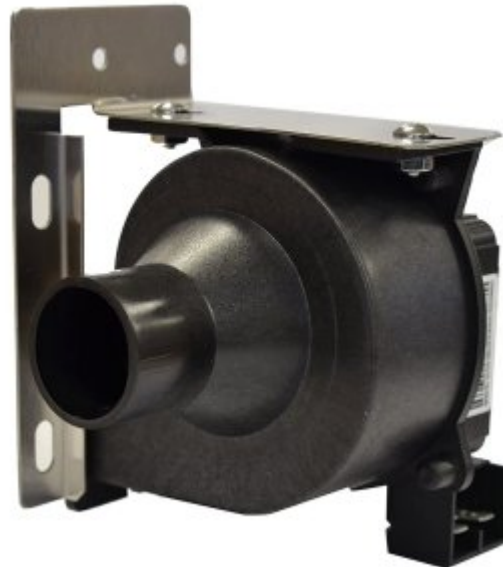

Categories: [Softeners](#)

Product Description

Emt Romex Elbow, 1/2 Inch

For Armored Cable and Flexible Steel Conduit Made Of Die-Cast Zinc

[Read More](#)

SKU: EMT-8

Price: \$3.41

Categories: [Fittings](#)

Product Description

Emt Romex Elbow, 3/4 Inch

For Armored Cable and Flexible Steel Conduit Made Of Die-Cast Zinc

[Read More](#)

SKU: EMT-12

Price: \$4.32

Categories: [Fittings](#)

Product Description

Encore Bib Connector With 3/8 Barb

[Read More](#)

SKU: QCD-5

Price: \$10.95

Categories: [Bib Accessories](#)

Product Description

Everpure Filters Single Head Assembly With 3/8 Fpt

Includes mounting bracket. Includes built-in water shut-off valve. Solid durable construction is ideal for foodservice and vending applications. All wetted parts have passed NSF extraction tests. Sold Individually or Box of 6.

[Read More](#)

SKU: M467AL

Price: \$2.89

Categories: [Cecilware](#)

Product Description

Extension Tube

Extract Fan Replacement #CD56AL

Fits Models GB1CP,
IT, GB1P, GB1SKI -L
GB2HC-CP, GB2HC-
GB2P, GB3-LP-LD, C
GB3M-5.5-LD, GB3P
5.5-LD, GB5MF-HC-
GB5MV-10-LD, GB6
GBLP, GBM, GBSKI,
QB-D2, JAVA 2 QB-D
JAVA 2-QB-D1, JAVA
QB-DC, JAVA2-LP