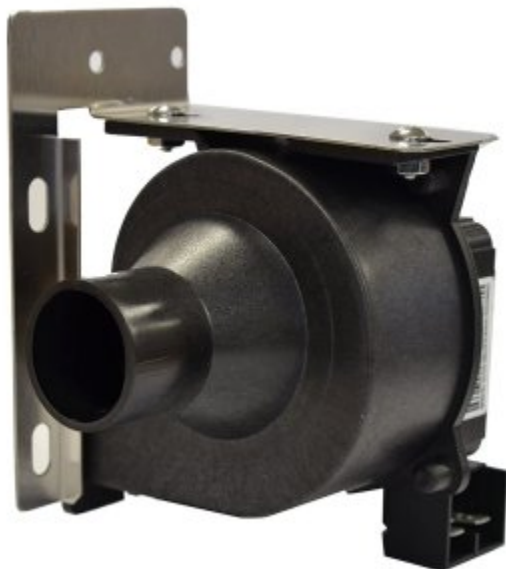

Extension Tube Nozzel 2 5/8 Inch, Replacement For Cecilware #M467AL

Fits Models GB1M-IT, GB1P, GB1SKI -LD, GB2 Super SKI, GB2 Super SKI-BL-LD, GB2-LP-LD, GB2-SKI -LD, GB2M-5.5-LD, GB2M5.5-IT, GB2P, GB3-LP-LD, GB3M-10-IT, GB3M-5.5-IT, GB3M-5.5-LD, GB3P, GB4-LP-LD, GB4M-5.5-LD, GB4M-IT, GB5M-5.5-LD, GB5M-IT, GB5MV-10-LD, GB6MP-10-LD-U, GB8MP-10-LD-U, GBK, GBLP, GBM, GBSKI, GBSuperSKI

[Read More](#)

SKU: M467AL

Price: \$2.89

Categories: [Cecilware](#)

Product Description

Extension Tube

Extract Fan Replacement #CD56AL

Fits Models GB1CP, IT, GB1P, GB1SKI -L, GB2HC-CP, GB2HC-GB2P, GB3-LP-LD, GB3M-5.5-LD, GB3P, 5.5-LD, GB5MF-HC-GB5MV-10-LD, GB6GBLP, GBM, GBSKI, QB-D2, JAVA 2 QB-D, JAVA 2-QB-D1, JAVA QB-DC, JAVA2-LP

[Read More](#)

SKU: CD56AL

Price: \$49.84

Categories: [Cecilware](#)

Product Description

Extract Fan/Blower

Extract Fan/Blower, Replacement For Wilbur Curtis #WC-37123

Fits Models CAFE PC1, CAFE PC2, CAFE PC3, CAFE PC4, EXPR, HC-1D, PC-1D, PC-2D, PC-3D, PC-3GT, PC-4D, PC-4GT, PC-5GT, PCGT3, PCGT4, PCGT5

[Read More](#)

SKU: WC-37123

Price: \$38.43

Categories: [Wilbur Curtis](#)

Product Description

Extract Fan/Blower

Face Mask With Nanomolecul

Anti-Microbial Cloth
From 99% Of Viruses
Mycobacteria. Round
Mask Feels Like Silk
Operator Number: 3
Establishment Num
Water ONLY, Hang