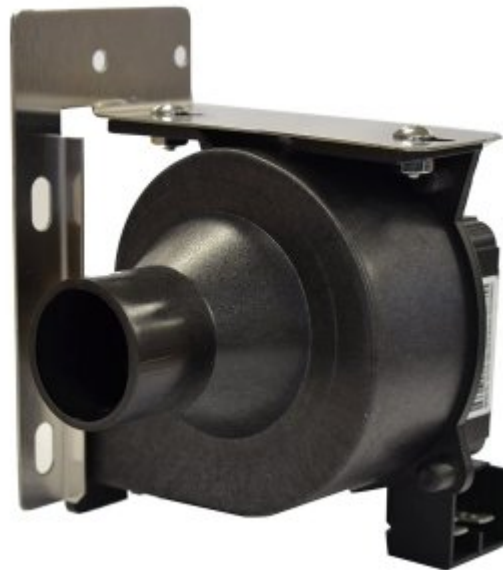

Extension Tube Nozzel 2 5/8 Inch, Replacement For Cecilware #M467AL

Fits Models GB1M-IT, GB1P, GB1SKI -LD, GB2 Super SKI, GB2 Super SKI-BL-LD, GB2-LP-LD, GB2-SKI -LD, GB2M-5.5-LD, GB2M5.5-IT, GB2P, GB3-LP-LD, GB3M-10-IT, GB3M-5.5-IT, GB3M-5.5-LD, GB3P, GB4-LP-LD, GB4M-5.5-LD, GB4M-IT, GB5M-5.5-LD, GB5M-IT, GB5MV-10-LD, GB6MP-10-LD-U, GB8MP-10-LD-U, GBK, GBLP, GBM, GBSKI, GBSuperSKI

[Read More](#)

SKU: M467AL

Price: \$2.89

Categories: [Cecilware](#)

Product Description

Extension Tube

Extract Fan Replacement #CD56AL

Fits Models GB1CP, IT, GB1P, GB1SKI -L, GB2HC-CP, GB2HC-GB2P, GB3-LP-LD, GB3M-5.5-LD, GB3P, 5.5-LD, GB5MF-HC-GB5MV-10-LD, GB6GBLP, GBM, GBSKI, QB-D2, JAVA 2 QB-D, JAVA 2-QB-D1, JAVA QB-DC, JAVA2-LP

[Read More](#)

SKU: CD56AL

Price: \$49.84

Categories: [Cecilware](#)

Product Description

Extract Fan/Blower

Extract Fan/Blower, Replacement For Wilbur Curtis #WC-37123

Fits Models CAFE PC1, CAFE PC2, CAFE PC3, CAFE PC4, EXPR, HC-1D, PC-1D, PC-2D, PC-3D, PC-3GT, PC-4D, PC-4GT, PC-5GT, PCGT3, PCGT4, PCGT5

[Read More](#)

SKU: WC-37123

Price: \$38.43

Categories: [Wilbur Curtis](#)

Product Description

Extract Fan/Blower

Face Mask With Nanomolecul

Anti-Microbial Cloth
From 99% Of Viruses
Mycobacteria. Round
Mask Feels Like Silk
Operator Number: 3
Establishment Num
Water ONLY, Hang