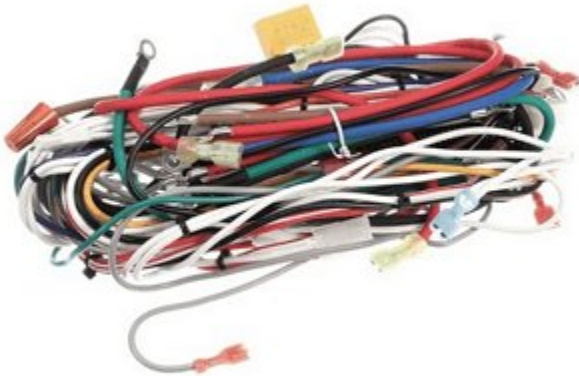

[Read More](#)

SKU: M462AL

Price: \$4.23

Categories: [Cecilware](#)

Product Description

Grommet, 15MM GB/QB/Java

Grommet, Dump Valve, Replacement For Grindmaster #61243

Fits Models AT-2W, AT-2WE, AT-3W, AT-3WE, AT-3WR, AT-3WRE, AT-AP, AT-APE, AT-TC, AT-TCE, BA-P, BL-2P, BL-3PW, BREW10, BREW11, BREW20, BREW21, GNB-10H, GNB-11H, GNB-20H, GNB-21H, PIC 1, PIC 2, PIC 23A, PIC 3, PIC 33A, PIC 4, PIC 43A, PIC 5, PIC 5W, PIC 6

[Read More](#)

SKU: 61243

Price: \$3.24

Categories: [Grindmaster](#)

Product Description

Grommet, Inlet Tube

Hardness Water Test Strips, 50 Strips To A Bottle

Has Chart On Side Of Bottle From 0-25 Grains

[Read More](#)

SKU: Hardness

Price: \$19.95

Categories: [Test](#)

Product Description

Harness Assembly For Solid State Relay, TP2T10, Replacement For Wilbur Curtis, 3375000840

Fits Popular Models: TP1T10A1000, TP15T10A5100, TP15T16A1100