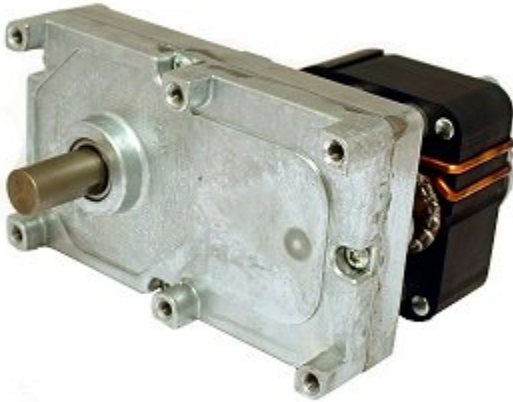

Fits Models FMD DBC-3, FMD-3, FMDA DBC-3

[Read More](#)

SKU: 28424.1004

Price: \$60.23

Categories: [Bunn](#)

Product Description

Hopper Assy, 30T/.6 Lead Auger

Hot Dog Roller Gear Motor Kit, 240V, Replacement For Star #PS-RG5070

[Read More](#)

SKU: PS-RG5070

Price: \$215.75

Categories: [Star](#)

Product Description

Hot Dog Roller Gear Motor Kit, 240V

Hot Dog Roller Gear Motor, 120V/60Hz, Replacement For Star #2U-Z11854

Fits Models 20C, 20CE, 20CR, 20SC, 20SCE, 20SCR, 30C, 30CBB, 30CBBC, 30CBBE, 30CDV, 30CE, 30CF, 30CR, 30CRBB, 30SC, 30SCBB, 30SCBBC, 30SCBBE, 30SCDV, 30SCE, 30SCEX, 30SCF, 30SCR, 30SCRBB, 45C, 45CBB, 45CBBE, 45CDV, 45CE, 45CF, 45CR, 45CRBB, 45CSA, 45SC, 45SCBB, 45SCBBE, 45SCDV, 45SCE, 45SCF, 45SCFET, 45SCFT, 45SCR, 45SCRBB, 45SCRE, 50C, 50CBB, 50CBBC, 50CBBE, 50CBBES, 50CDV, 50CE, 50CF, 50CR, 50CRBB, 50CSA, 50SC, 50SC-ST, 50SC-STs, 50SCBB, 50SCBBC, 50SCBBE, 50SCDV, 50SCE, 50SCE-ST, 50SCEQT, 50SCEX, 50SCF, 50SCR, 50SCRBB, 75C, 75CBB, 75CBBE, 75CBBES, 75CDV, 75CE, 75CF, 75CFV, 75CR, 75CRBB, 75FF, 75SC, 75SCBB, 75SCBBE, 75SCDV, 75SCE, 75SCESW, 75SCF, 75SCF-SA, 75SCFE, 75SCFE-SA, 75SCFET, 75SCFT, 75SCR, 75SCRBB, 75SCRE, X30, X30F, X30S, X30SF, X30SG, X30SGF, X45, X45F, X45S, X45SF, X45SG, X45SGF, X50, X50F, X50S, X50SF, X50SG, X50SGF, X75, X75F, X75S, X75SF, X75SG, X75SGF

[Read More](#)

SKU: 2U-Z11854

Price: \$144.51

Categories: [Star](#)

Product Description

Hot Dog Roller Gear Motor, 120V/60Hz

Hot High Pressure Seat Cup, Replacement For Bloomfield #82575, Star #WS-82575

Fits Models 0412, 0443, 0471, 0472, 0482, 1012, 1016, 1016BVM, 1040, 1072, 1080, 1080CA, 1082, 1082CA, 1082XL, 1082XLCA, 1086, 1088, 1090, 1091, 1092, 1093, 1882, 1882CA, 1883, 1883CA, 8540, 8541, 8542, 8543, 8571, 8572, 8573, 8574, 8718, 8738, 8752, 8752KFT, 8764, 8766, 8773, 8774, 8780, 8780CA, 8781A, 8782, 8782CA, 8782XL, 8782XLCA, 8786, 8788, 8791, 8792, 8793, 9010, 9012, 9012CA, 9016, 9016EX, 9102A, 9104A, 9311, Bloomfield