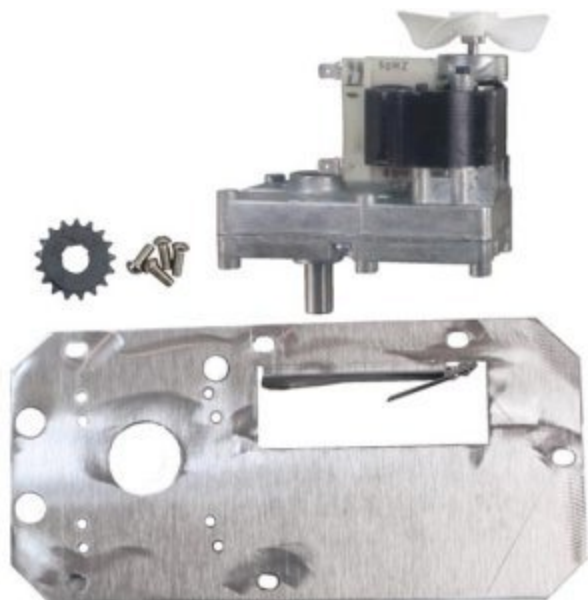

Fits Models FMD DBC-3, FMD-3, FMDA DBC-3

[Read More](#)

SKU: 28424.1004

Price: \$60.23

Categories: [Bunn](#)

Product Description

Hopper Assy, 30T/.6 Lead Auger

Hot Dog Roller Gear Motor Kit, 240V, Replacement For Star #PS-RG5070

Fits Models 20, 20C, 20CE, 20CR, 20S, 20SC, 20SCE, 20SCR, 30, 30BB, 30BBE, 30BD, 30C, 30CBB, 30CBBC, 30CBBE, 30CBD, 30CBDE, 30CDV, 30CE, 30CF, 30CHD, 30CHDE, 30CR, 30CRBB, 30D, 30E, 30F, 30HD, 30S, 30SBB, 30SBBC, 30SBBE, 30SC, 30SCBB, 30SCBBC, 30SCBBE, 30SCBD, 30SCBDE, 30SCDV, 30SCE, 30SCEX, 30SCF, 30SCHD, 30SCHDE, 30SCHDM, 30SCR, 30SCRBB, 30SE, 30SF, 45A, 45ABB, 45ADV, 45AE, 45C, 45CBB, 45CBBE, 45CDV, 45CE, 45CF, 45CR, 45CRBB, 45CSA, 45SA, 45SABB, 45SAE, 45SARE, 45SC, 45SCBB, 45SCBBE, 45SCDV, 45SCE, 45SCF, 45SCR, 45SCRBB, 45SCRE, 50, 50BB, 50BBE, 50BBES, 50BD, 50C, 50CBB, 50CBBC, 50CBBE, 50CBBES, 50CBD, 50CBDE, 50CDV, 50CE, 50CF, 50CHD, 50CHDE, 50CR, 50CRBB, 50CSA, 50DV, 50E, 50F, 50HD, 50S, 50SBB, 50SBBC, 50SBBE, 50SC, 50SC-ST, 50SC-STs, 50SCBB, 50SCBBC, 50SCBBE, 50SCDV, 50SCE, 50SCE-ST, 50SCEQT, 50SCEX, 50SCF, 50SCHD, 50SCHDE, 50SCR, 50SCRBB, 50SE, 50SF, 75A, 75ABB, 75ABBE, 75ABBES, 75ADV, 75AE, 75AF, 75AFV, 75BD, 75C, 75CBB, 75CBBE, 75CBBES, 75CBD, 75CBDE, 75CDV, 75CE, 75CF, 75CFV, 75CHD, 75CHDE, 75CR, 75CRBB, 75FF, 75HD, 75SA, 75SABB, 75SABBE, 75SAE, 75SAF, 75SAFE, 75SARE, 75SC, 75SCBB, 75SCBBE, 75SCBD, 75SCDV, 75SCE, 75SCESW, 75SCF, 75SCF-SA, 75SCFE, 75SCFE-SA, 75SCHD, 75SCHDE, 75SCHDEP, 75SCR, 75SCRBB, 75SCRE, 75SCRHB7, 75SZRHB7, 90IC, 90ICE, 90ISC, 90ISCE