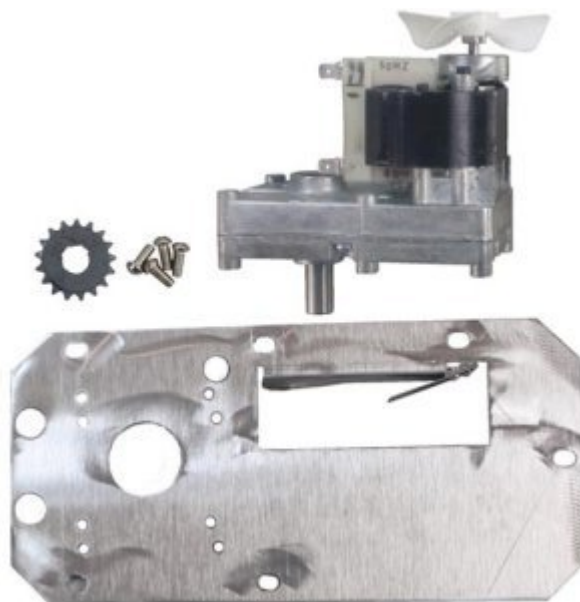

High Speed Steel Step Drill Bit, 13/16 To 1 3/8 Inch

Ideal for drilling holes into thin materials such as stainless steel, copper, brass, aluminum, plastic and laminates. 1/2 Shank

[Read More](#)

SKU: MB52507

Product Description

Hinge Bracket

Hopper Assy, 30T/.6 Lead Auger, Replacement For Bunn #28424.1004

Fits Models FMD DBC-3, FMD-3, FMDA DBC-3

[Read More](#)

SKU: 28424.1004

Price: \$60.23

Categories: [Bunn](#)

Product Description

Hopper Assy, 30T/.6 Lead Auger

Hot Dog Roller 240V, Replacement #PS-RG507

Fits Models 20, 20C, 20SCR, 30, 30BB, 30CBBE, 30CBD, 30CHDE, 30CR, 30CSBB, 30SBBC, 30SCBBE, 30SCBD, 30SCEX, 30SCF, 30SCRBB, 30SE, 3045CBB, 45CBBE, 45CSA, 45SA, 45SASCBBE, 45SCDV, 45SCRE, 50, 50BB, 50CBBC, 50CBBE, 50CE, 50CF, 50CHD, 50DV, 50E, 50F, 50SC, 50SC-ST, 50S

[Read More](#)

SKU: PS-RG5070

Price: \$215.75

Categories: [Star](#)

Product Description

Hot Dog Roller Gear Motor Kit, 240V

Hot Dog Ro 120V/60Hz, Star #2U-Z1

Fits Models 20C, 20
30C, 30CBB, 30CBE
30CR, 30CRBB, 30S
30SCDV, 30SCE, 30
45C, 45CBB, 45CBE
45CRBB, 45CSA, 45
45SCE, 45SCF, 45S
45SCRE, 50C, 50CB
50CDV, 50CE, 50CF
50SC-ST, 50SC-ST
50SCDV, 50SCE, 50
50SCR, 50SCRBB, 7