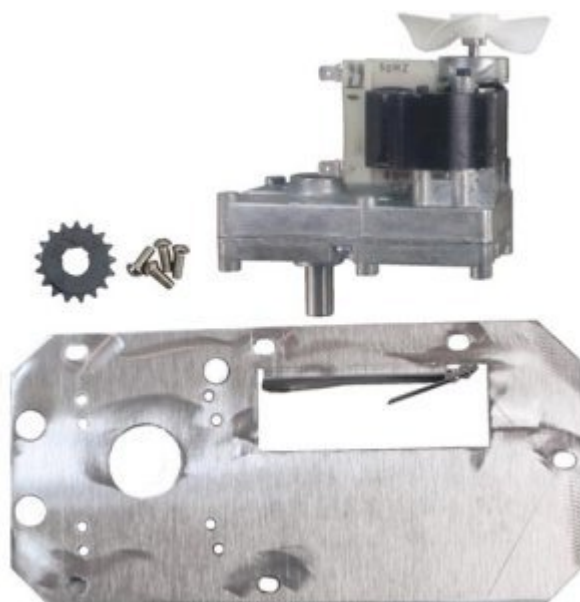

Hopper Assy, 30T/.6 Lead Auger, Replacement For Bunn #28424.1004

Fits Models FMD DBC-3, FMD-3, FMDA DBC-3

[Read More](#)

SKU: 28424.1004

Price: \$60.23

Categories: [Bunn](#)

Product Description

Hopper Assy, 30T/.6 Lead Auger

Hot Dog Roller, 240V, Replacement #PS-RG507

Fits Models 20, 20C, 20SCR, 30, 30BB, 30CBBE, 30CBD, 30CHDE, 30CR, 30CSBB, 30SBBC, 30SCBBE, 30SCBD, 30SCEX, 30SCF, 30SCRBB, 30SE, 3045CBB, 45CBBE, 45CSA, 45SA, 45SABBE, 45SCDV, 45SCRE, 50, 50BB, 50CBBC, 50CBBE, 50CE, 50CF, 50CHD, 50DV, 50E, 50F, 50

50SC, 50SC-ST, 50SC-STS, 50SCBB, 50SCBBC, 50SCBBE, 50SCDV, 50SCE, 50SCE-ST, 50SCEQT, 50SCEX, 50SCF, 50SCHD, 50SCHDE, 50SCR, 50SCRBB, 50SE, 50SF, 75A, 75ABB, 75ABBE, 75ABBES, 75ADV, 75AE, 75AF, 75AFV, 75BD, 75C, 75CBB, 75CBBE, 75CBBES, 75CBD, 75CBDE, 75CDV, 75CE, 75CF, 75CFV, 75CHD, 75CHDE, 75CR, 75CRBB, 75FF, 75HD, 75SA, 75SABB, 75SABBE, 75SAE, 75SAF, 75SAFE, 75SARE, 75SC, 75SCBB, 75SCBBE, 75SCBD, 75SCDV, 75SCE, 75SCESW, 75SCF, 75SCF-SA, 75SCFE, 75SCFE-SA, 75SCHD, 75SCHDE, 75SCHDEP, 75SCR, 75SCRBB, 75SCRE, 75SCRHB7, 75SZRHB7, 90IC, 90ICE, 90ISC, 90ISCE

[Read More](#)

SKU: PS-RG5070

Price: \$215.75

Categories: [Star](#)

Product Description

Hot Dog Roller Gear Motor Kit, 240V

Hot Dog Ro 120V/60Hz, Star #2U-Z1

Fits Models 20C, 20
30C, 30CBB, 30CBE
30CR, 30CRBB, 30S
30SCDV, 30SCE, 30
45C, 45CBB, 45CBE
45CRBB, 45CSA, 45
45SCE, 45SCF, 45S
45SCRE, 50C, 50CB
50CDV, 50CE, 50CF
50SC-ST, 50SC-STS
50SCDV, 50SCE, 50