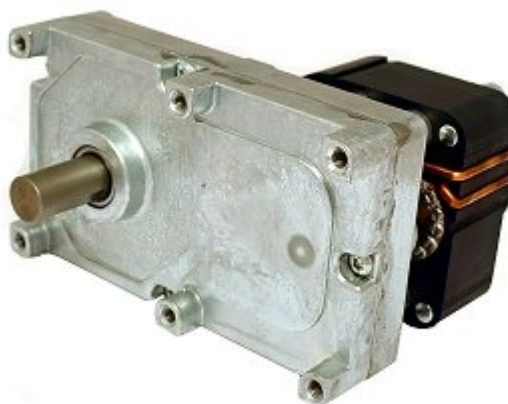

Hopper Assy, 30T/.6 Lead Auger, Replacement For Bunn #28424.1004

Fits Models FMD DBC-3, FMD-3, FMDA DBC-3

[Read More](#)

SKU: 28424.1004

Price: \$60.23

Categories: [Bunn](#)

Product Description

Hopper Assy, 30T/.6 Lead Auger

Hot Dog Roller, 240V, Replacement #PS-RG507

Fits Models 20, 20C, 20SCR, 30, 30BB, 30CBBE, 30CBD, 30CHDE, 30CR, 30CSBB, 30SBBC, 30SCBBE, 30SCBD, 30SCEX, 30SCF, 30SCRBB, 30SE, 3045CBB, 45CBBE, 45CSA, 45SA, 45SABBE, 45SCDV, 45SCRE, 50, 50BB, 50CBBC, 50CBBE, 50CE, 50CF, 50CHD, 50DV, 50E, 50F, 50

[Read More](#)

SKU: PS-RG5070

Price: \$215.75

Categories: [Star](#)

Product Description

Hot Dog Roller Gear Motor Kit, 240V

Hot Dog Ro 120V/60Hz, Star #2U-Z1

Fits Models 20C, 20
30C, 30CBB, 30CBE
30CR, 30CRBB, 30S
30SCDV, 30SCE, 30
45C, 45CBB, 45CBE
45CRBB, 45CSA, 45
45SCE, 45SCF, 45S
45SCRE, 50C, 50CB
50CDV, 50CE, 50CF
50SC-ST, 50SC-STS
50SCDV, 50SCE, 50

50SCR, 50SCRBB, 75C, 75CBB, 75CBBE, 75CBBES, 75CDV, 75CE, 75CF, 75CFV, 75CR, 75CRBB, 75FF, 75SC, 75SCBB, 75SCBBE, 75SCDV, 75SCE, 75SCESW, 75SCF, 75SCF-SA, 75SCFE, 75SCFE-SA, 75SCFET, 75SCFT, 75SCR, 75SCRBB, 75SCRE, X30, X30F, X30S, X30SF, X30SG, X30SGF, X45, X45F, X45S, X45SF, X45SG, X45SGF, X50, X50F, X50S, X50SF, X50SG, X50SGF, X75, X75F, X75S, X75SF, X75SG, X75SGF